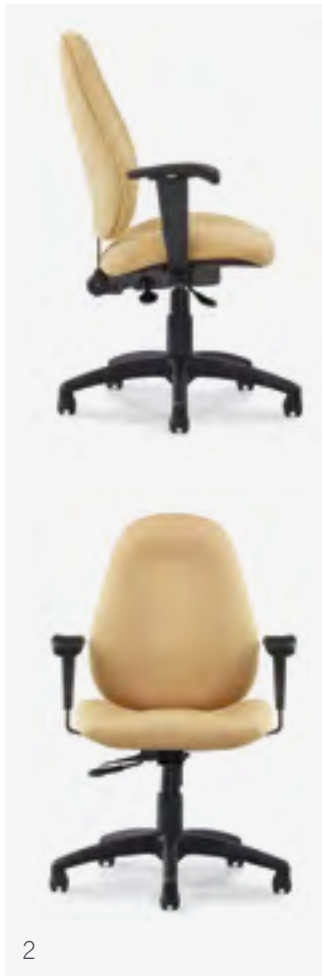

2

3

features

- 1 midback
- 2 highback
- 3 Chiroform Big

Need a task chair that works as hard as you do? No matter how strenuous, Chiroform offers support.

Chiroform is a sturdy, ergonomic chair that stands up to the most strenuous work environments. In fact, its durable wood frame and fully contoured, double-curve backrest offers superb lumbar support, making Chiroform ideal for tough tasks. Available in Midback, Highback and Executive styling, Chiroform can even be specified to support up to 500 pounds. With such broad options, no matter how big the job, Chiroform has got your back.

Allseating's manufacturing system conforms to the ISO 9001:2008 and 14001:2004 standards, and our warranty? It's the best in the industry.

Scan this code or visit the Chiroform page on allseating.com to learn more.

5800 avebury rd, unit 3 mississauga, ON L5R 3M3
tel 905 502 7200 fax 905 502 7299 www.allseating.com
toll-free tel 1 800 563 3502 toll-free fax 1 800 272 9911

Printed in Canada 12/2012 Design: Parcel Design Photography: Evan Dion