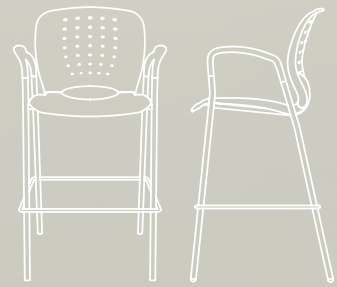

VOLLEY™

One Chair. Unlimited Possibilities.

The depth and breadth of SitOnIt Seating's Volley collection delivers a full family of elegant, versatile seating options, ranging from medium density wire rod stackers to multi-purpose guest chairs to practical task chairs and stools. Add options such as casters, arms, upholstered seat and back, and Volley's supreme flexibility allows you to furnish an entire facility from within the same series.

Form Meets Flexibility

Volley's wire rod stacker offers the ultimate in flexibility and comfort. Easily stackable up to 12 high armless; 10 high with arms, Volley's stylish aesthetic belies its convenience. Opt for the tubular frame to provide unbeatable stability and a bolder profile. Available in 17 designer colors, mix and match with a full range of upholstery options, and customize from a compelling set of accessories like tablets and arms, to adapt Volley to virtually any corporate, training or classroom setting.

Cart

OVERALL WIDTH	25.5
OVERALL LENGTH	30.5
OVERALL HEIGHT	19.5 lbs

*Note - For upholstered models, add 1/2-inch to overall depth, 1/2-inch to seat height, and 3lbs. to weight.

OPTIONS

SEAT	BACK	ARMS	LEG	FRAME COLOR	OPTION	SHELL COLOR		
Plastic	Plastic	Arm	Glides	Black	Ganger	Bisque	Chocolate	Plum
Upholstered	Upholstered	Armless	Casters	Silver	Tablet	Black	Frost	Red
					Stacking Cart	Blue	Honeycomb	Sage
						Burgundy	Lagoon	Salsa
						Carotene	Navy	Slate
							Pebble	Sterling

MODELS

Multi-purpose

MODEL NO. 9511

Stacker

MODEL NO. 9521

Task

MODEL NO. 9531 B

Cafe Stool