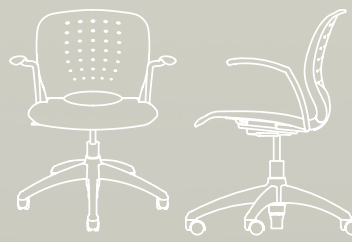

VOLLEY™

One Chair. Unlimited Possibilities.

The depth and breadth of SitOnIt Seating's Volley collection delivers a full family of elegant, versatile seating options, ranging from medium density wire rod stackers to multi-purpose guest chairs to practical task chairs and stools. Add options such as casters, arms, upholstered seat and back, and Volley's supreme flexibility allows you to furnish an entire facility from within the same series.

MODELS

Multi-purpose

MODEL NO. 9511

Stacker

MODEL NO. 9521

Task

MODEL NO. 9531 B

Cafe Stool