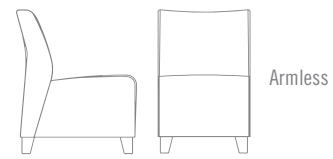

Fabric Rotation:
Standard or 90°

CA TB133, Moisture Barrier Seat, Moisture Barrier Back, Multi-Upholstery

ARIOSO

IDEON soft seating

- A. DesignTex / Wren / Limestone
- B. Momentum / Beeline / Forge
- C. Mezzanine / Round Table / Amber Mahogany

COMPOSIUM

IDEON soft seating

- A. Maraham / Mimic / Laser
- B. Mezzanine / Oval Table / Espresso

Armless

Height	35"	Seat Width	22"
Width	22.5"	Seat Depth	21"
Depth	29"	Seat Height	19.5"
Back Height	17"	Weight	38 lbs.
		COM	3.5 yds.
		COL	66 sq.ft.