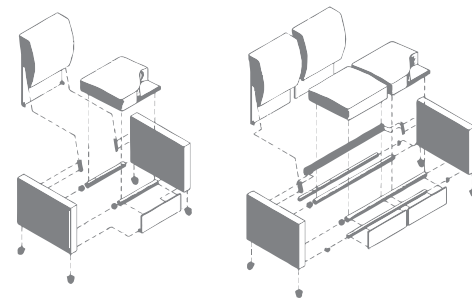

✔ FINISHES & TEXTILES

As part of our commitment to true customization we offer a wide variety of finish and textile options, with over 1,000 standard fabric and leather selections from some of the world's most respected textile manufacturers. And we can easily work with customer owned materials.

✔ DESIGN & DELIVERY

Never before has sophisticated, custom furniture been so easy to order and quick to ship. Our elegant product collections have been developed by world-renowned designers. Our engineers have developed a streamlined manufacturing process that enables us to offer best-in-class lead times, shipping your order in as little as 10 days.

✔ SUSTAINABILITY

At IDEON, we are committed to building furniture in the most eco-friendly and responsible way, creating products that reduce our environmental footprint. We create our products with low VOC (volatile organic compounds) in mind, allowing us to achieve GREENGUARD Certification across our entire family of seating products.

✔ CONSTRUCTION

The unique IDEON steel rail system creates a robust, durable understructure that withstands even the toughest environments. Modular assembly of rails and components makes field replacement of components simple, extending product life. Arms are anchored by a high performance molded joint system providing lasting durability and stability.

IDEON®

IT'S YOUR VISION. **BE BOLD.**