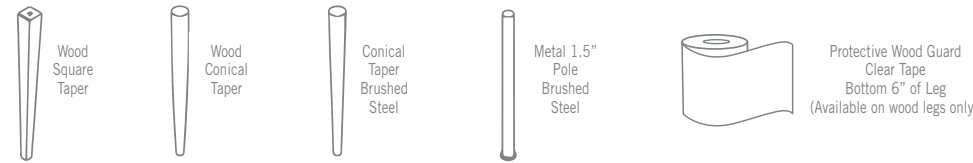

Legs

Wood Square Taper

Wood Conical Taper

Conical Taper Brushed Steel

Metal 1.5" Pole Brushed Steel

Protective Wood Guard Clear Tape Bottom 6" of Leg (Available on wood legs only.)

Width	13.5"
Depth	25"
Height	13"
Weight	35 lbs.

Width	25"
Depth	25"
Height	13"
Weight	52 lbs.

Width	31.5"
Depth	31.5"
Height	13"
Weight	59 lbs.