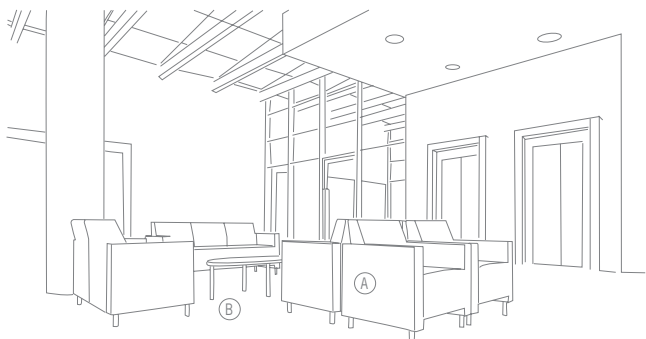

COMPOSIUM

IDEON soft seating

- A. Maraham / Mimic / Laser
- B. Mezzanine / Oval Table / Espresso