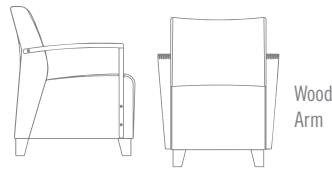

Upholstered Arm

Wood Arm

Height	35"	Seat Width	22"
Width	28.5"	Seat Depth	21"
Depth	29"	Seat Height	19.5"
Back Height	17"	Weight	48 lbs.
Arm Height	26.5"	COM	3.5 yds.
		COL	66 sq.ft.