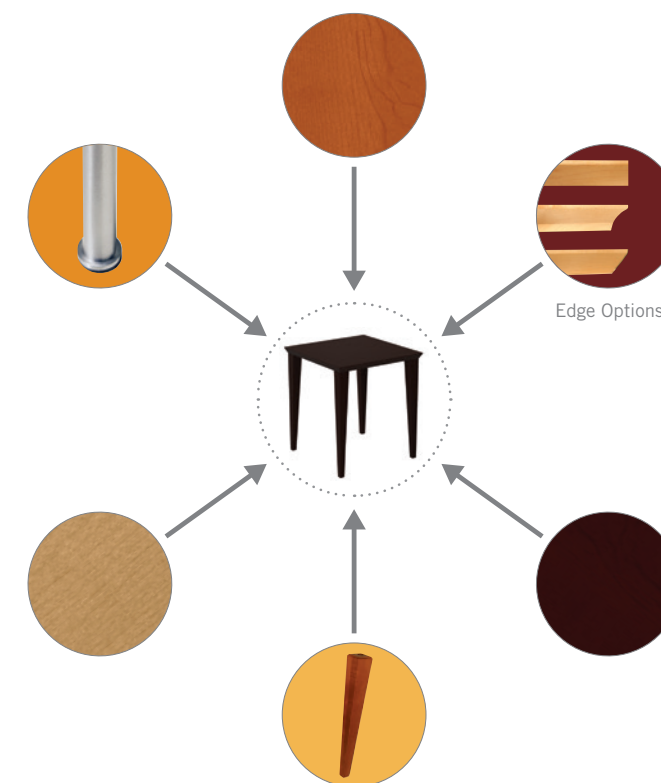

{ DesignTex / Well Rounded / Pueblo }

MEZZANINE

Designed to fit perfectly anywhere
in the room.

CUBE TABLE COLLECTION

OCCASIONAL TABLE COLLECTION

MEZZANINE

A table for three.

Tables are like chess pieces. The right piece and the right placement can make all the difference in the game. Distinctive occasional or cube styling and endless ability to customize finish, edge profile and height can add design flair to any project.