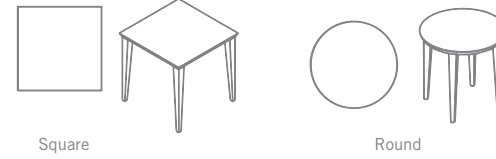

Options

Tablet Arm Left, Black Pole, Tablet Arm Right, Black Pole, Tablet Arm Left, Silver Pole, Tablet Arm Right, Silver Pole, Magazine Rack Left, Magazine Rack Right, Hook/Handle, CA TB133, Moisture Barrier Seat, Moisture Barrier Back, Multi-Upholstery, Ganging Bracket

VISIT

IDEON® soft seating

- A. Spinneybeck / Sabrina / Robotic Orange
- B. DesignTex / Spiro / Foxglove
- C. Mezzanine / Round Table / Medium Cherry

Square

Round

	21" Top	24" Top	36" Top	42" Top
Width	21"	Width 24"	Width 36"	Width 42"
Depth	21"	Depth 24"	Depth 36"	Depth 42"
Sq. Wt.	30 lbs.	Sq. Wt. 34 lbs.	Sq. Wt. 57 lbs.	Sq. Wt. 72 lbs.
Rd. Wt.	27 lbs.	Rd. Wt. 30 lbs.	Rd. Wt. 48 lbs.	Rd. Wt. 60 lbs.