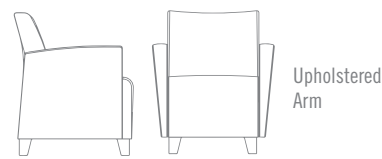

COMPOSIUM

IDEON soft seating

- A. Maraham / Mimic / Laser
- B. Mezzanine / Oval Table / Espresso

Armless

Height	35"	Seat Width	22"
Width	22.5"	Seat Depth	21"
Depth	29"	Seat Height	19.5"
Back Height	17"	Weight	38 lbs.
		COM	3.5 yds.
		COL	66 sq.ft.