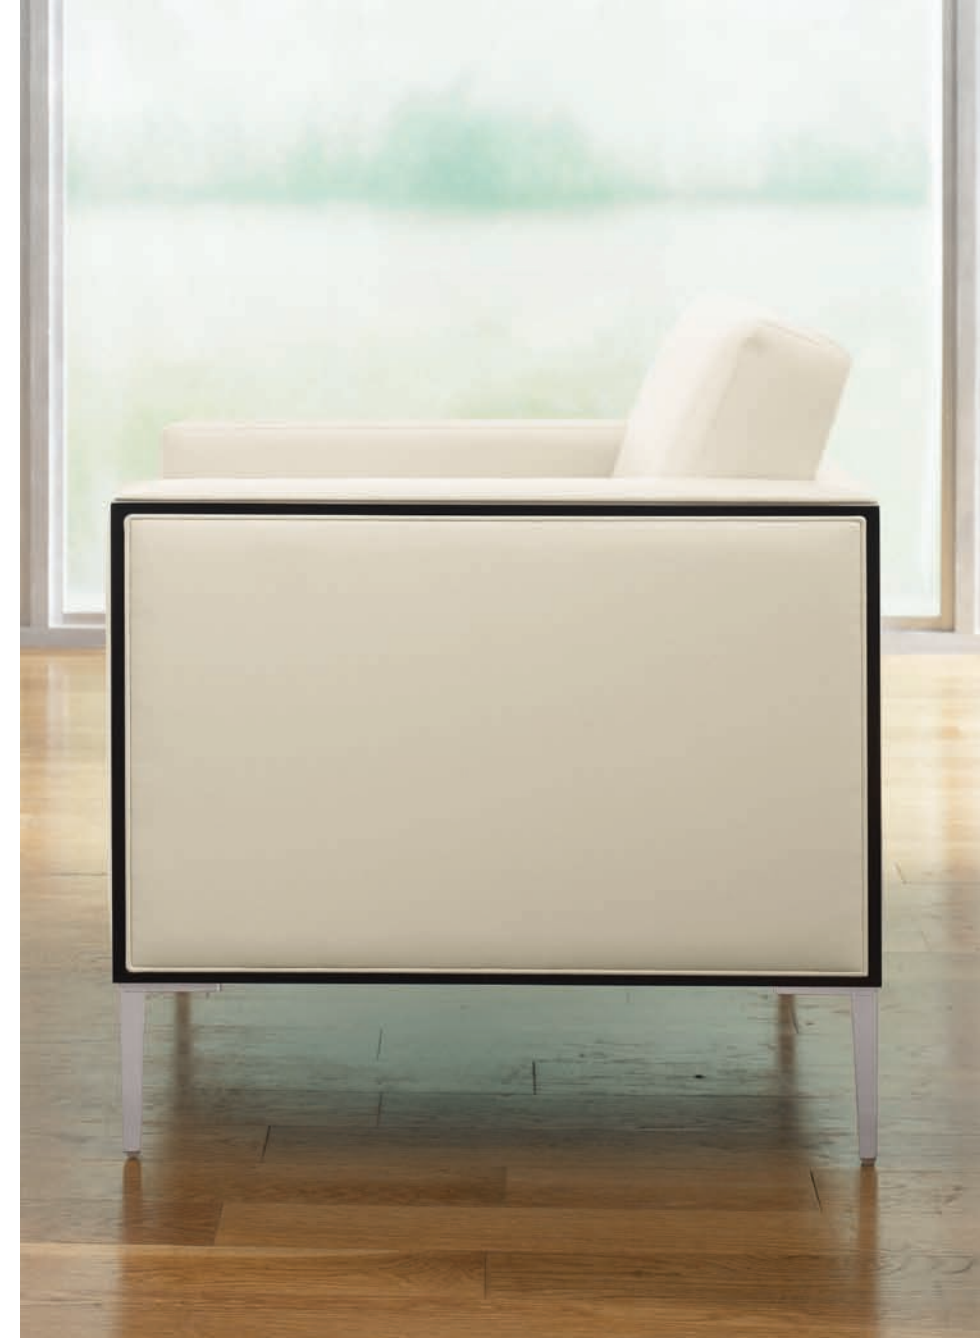

Y60

LOUNGE SEATING

carolina

+Y60

Clean, classic with a modern twist, Y60 is pure style. Available in lounge chair, settee, sofa and two benches, the series offers the choice of fully upholstered arms or a warm wood trimmed arm. A clean-out detail between the seat and back offers function for high demanding areas.

*Fully Upholstered with
Wood Trim*

Optional Tablet Arm

Brushed Aluminum Legs

*Clean Out Area for
Performance*

carolina

an OFS Brands™ company
carolinabusinessfurniture.com

{800.763.0212}