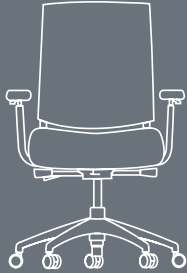

FOCUS WORK

Combining outstanding ergonomics, exceptional comfort and a stylish aesthetic, the top-selling Focus Work is the core of the Focus seating family. Available with a full range of options, including mid and high-back variations, silver or black frames, plus a full range of arm and adjustable mechanism options, Focus Work is the ingenious solution to any range of office, conference or specialty spaces.

A versatile, high-performance guest seating option, the Focus Side chair combines the elegant design and remarkable comfort of the Focus Work chair with the convenience of a multipurpose chair. Select from a silver or black frame and add arms, casters or a tablet to create the perfect chair for any corporate, educational or institutional application.

Warranted up to 300 lbs

Heavy Duty 24/7 option

Pneumatic seat-height adjustment accommodates a wide range of users, adjusting 16.75"-22.5"

Mechanism Options:
Enhanced Synchro, Knee and Swivel

Optional Adjustable Lumbar Support for increased ergonomics and comfort

Molded seat foam for ultimate short term and long lasting comfort

Seat Slider

Waterfall Seat

The tilt lock offers a back lock feature to ensure correct posture and support

FOCUS®

MODELS

Executive

Work Midback