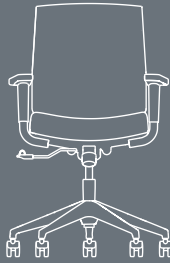

Warranted up to 300 lbs

Heavy Duty 24/7 option

Pneumatic seat-height adjustment accommodates a wide range of users, adjusting 16.75"-22.5"

Mechanism Options:
Enhanced Synchro, Knee and Swivel

Optional Adjustable Lumbar Support for increased ergonomics and comfort

Molded seat foam for ultimate short term and long lasting comfort

Seat Slider

Waterfall Seat

The tilt lock offers a back lock feature to ensure correct posture and support

FOCUS®

MODELS

Executive

Work Midback

Work Highback

Work Stool Midback S1

Café Stool

Side

Side with Casters

PRODUCT DIMENSIONS in inches

	EXECUTIVE	WORK MIDBACK	WORK HIGHBACK	TASK STOOL	CAFE STOOL	SIDE	SIDE W/CASTERS
	no.5624	no.5622	no.5623	no.5622 S1	no.5651 S2	no.5651	no.5641
OVERALL WIDTH ARMLESS	20	20	20	20	20.5	20.5	20.5
OVERALL WIDTH WITH ARMS	27	27.3	27.5	27.3	24.5	24.5	24.5
OVERALL DEPTH	28.25	25	26	25	26	26	26
OVERALL HEIGHT	39.5	35	39	41.6	46.5	34	34
SEAT WIDTH	19	19	19	19	18	18	18
SEAT DEPTH	18.5	18.5	18.5	18.5	18.5	18.5	18.5
SEAT HEIGHT	17.5-21.5	16.75-22.5	16.75-22.5	21-29	31	18	18
BACK WIDTH	18.25	18.25	18.25	18.3	20.5	20.5	20.5
BACK HEIGHT	23.5	20	23.5	20	18	18	18
WEIGHT ARMLESS	37.5 lbs	35.5 lbs	36.5 lbs	39.5 lbs	30 lbs	21 lbs	21
WEIGHT WITH ARMS	44.5 lbs	41.5 lbs	42.5 lbs	45.5 lbs	38 lbs	24 lbs	24
WEIGHT RATING	300 lbs	300 lbs	300 lbs	300 lbs	300 lbs	300 lbs	300 lbs