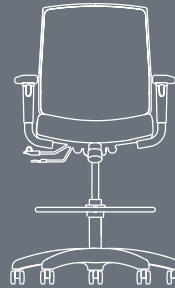

A versatile, high-performance guest seating option, the Focus Side chair combines the elegant design and remarkable comfort of the Focus Work chair with the convenience of a multipurpose chair. Select from a silver or black frame and add arms, casters or a tablet to create the perfect chair for any corporate, educational or institutional application.

Warranted up to 300 lbs

Heavy Duty 24/7 option

Pneumatic seat-height adjustment accommodates a wide range of users, adjusting 16.75"-22.5"

Mechanism Options:
Enhanced Synchro, Knee and Swivel

Optional Adjustable Lumbar Support for increased ergonomics and comfort

Molded seat foam for ultimate short term and long lasting comfort

Seat Slider

Waterfall Seat

The tilt lock offers a back lock feature to ensure correct posture and support

FOCUS®

MODELS

Executive

Work Midback

Work Highback

Work Stool Midback S1

Café Stool

Side

Side with Casters

PRODUCT DIMENSIONS in inches

	EXECUTIVE	WORK MIDBACK	WORK HIGHBACK	TASK STOOL	CAFE STOOL	SIDE	SIDE W/CASTERS
	no.5624	no.5622	no.5623	no.5622 S1	no.5651 S2	no.5651	no.5641
OVERALL WIDTH ARMLESS	20	20	20	20	20.5	20.5	20.5
OVERALL WIDTH WITH ARMS	27	27.3	27.5	27.3	24.5	24.5	24.5
OVERALL DEPTH	28.25	25	26	25	26	26	26
OVERALL HEIGHT	39.5	35	39	41.6	46.5	34	34
SEAT WIDTH	19	19	19	19	18	18	18
SEAT DEPTH	18.5	18.5	18.5	18.5	18.5	18.5	18.5
SEAT HEIGHT	17.5-21.5	16.75-22.5	16.75-22.5	21-29	31	18	18
BACK WIDTH	18.25	18.25	18.25	18.3	20.5	20.5	20.5
BACK HEIGHT	23.5	20	23.5	20	18	18	18
WEIGHT ARMLESS	37.5 lbs	35.5 lbs	36.5 lbs	39.5 lbs	30 lbs	21 lbs	21
WEIGHT WITH ARMS	44.5 lbs	41.5 lbs	42.5 lbs	45.5 lbs	38 lbs	24 lbs	24
WEIGHT RATING	300 lbs	300 lbs	300 lbs	300 lbs	300 lbs	300 lbs	300 lbs