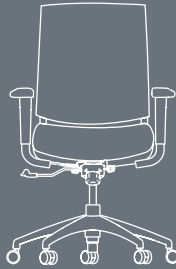

A versatile, high-performance guest seating option, the Focus Side chair combines the elegant design and remarkable comfort of the Focus Work chair with the convenience of a multipurpose chair. Select from a silver or black frame and add arms, casters or a tablet to create the perfect chair for any corporate, educational or institutional application.

Warranted up to 300 lbs

Heavy Duty 24/7 option

Pneumatic seat-height adjustment accommodates a wide range of users, adjusting 16.75"-22.5"

Mechanism Options:
Enhanced Synchro, Knee and Swivel

Optional Adjustable Lumbar Support for increased ergonomics and comfort

Molded seat foam for ultimate short term and long lasting comfort

Seat Slider

Waterfall Seat

The tilt lock offers a back lock feature to ensure correct posture and support

FOCUS®

MODELS

Executive

Work Midback

Work Highback

Work Stool Midback S1

Café Stool

Side

Side with Casters

PRODUCT DIMENSIONS in inches

	EXECUTIVE	WORK MIDBACK	WORK HIGHBACK	TASK STOOL	CAFE STOOL	SIDE	SIDE W/CASTERS
	no.5624	no.5622	no.5623	no.5622 S1	no.5651 S2	no.5651	no.5641
OVERALL WIDTH ARMLESS	20	20	20	20	20.5	20.5	20.5
OVERALL WIDTH WITH ARMS	27	27.3	27.5	27.3	24.5	24.5	24.5
OVERALL DEPTH	28.25	25	26	25	26	26	26
OVERALL HEIGHT	39.5	35	39	41.6	46.5	34	34
SEAT WIDTH	19	19	19	19	18	18	18
SEAT DEPTH	18.5	18.5	18.5	18.5	18.5	18.5	18.5
SEAT HEIGHT	17.5-21.5	16.75-22.5	16.75-22.5	21-29	31	18	18
BACK WIDTH	18.25	18.25	18.25	18.3	20.5	20.5	20.5
BACK HEIGHT	23.5	20	23.5	20	18	18	18
WEIGHT ARMLESS	37.5 lbs	35.5 lbs	36.5 lbs	39.5 lbs	30 lbs	21 lbs	21
WEIGHT WITH ARMS	44.5 lbs	41.5 lbs	42.5 lbs	45.5 lbs	38 lbs	24 lbs	24
WEIGHT RATING	300 lbs	300 lbs	300 lbs	300 lbs	300 lbs	300 lbs	300 lbs