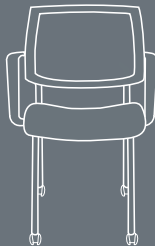

FOCUS®

SitOnIt • Seating™

Introducing...

THE COMPREHENSIVE FOCUS FAMILY

COMPLETE FAMILY.
UNLIMITED POSSIBILITIES.

Our Focus family of chairs creates camaraderie within any setting, whether around a conference table, in a healthcare office or at an educational facility. With a transitional design, the Focus task stool will take success to new heights, allowing for limitless mobility. Focus Work will help achieve boundless potential, making this choice a strategic decision. Just imagine the possibilities.

A versatile, high-performance guest seating option, the Focus Side chair combines the elegant design and remarkable comfort of the Focus Work chair with the convenience of a multipurpose chair. Select from a silver or black frame and add arms, casters or a tablet to create the perfect chair for any corporate, educational or institutional application.

Work Highback

Work Stool Midback S1

Café Stool

Side

Side with Casters

PRODUCT DIMENSIONS in inches

	EXECUTIVE	WORK MIDBACK	WORK HIGHBACK	TASK STOOL	CAFE STOOL	SIDE	SIDE W/CASTERS
	no.5624	no.5622	no.5623	no.5622 S1	no.5651 S2	no.5651	no.5641
OVERALL WIDTH ARMLESS	20	20	20	20	20.5	20.5	20.5
OVERALL WIDTH WITH ARMS	27	27.3	27.5	27.3	24.5	24.5	24.5
OVERALL DEPTH	28.25	25	26	25	26	26	26
OVERALL HEIGHT	39.5	35	39	41.6	46.5	34	34
SEAT WIDTH	19	19	19	19	18	18	18
SEAT DEPTH	18.5	18.5	18.5	18.5	18.5	18.5	18.5
SEAT HEIGHT	17.5-21.5	16.75-22.5	16.75-22.5	21-29	31	18	18
BACK WIDTH	18.25	18.25	18.25	18.3	20.5	20.5	20.5
BACK HEIGHT	23.5	20	23.5	20	18	18	18
WEIGHT ARMLESS	37.5 lbs	35.5 lbs	36.5 lbs	39.5 lbs	30 lbs	21 lbs	21
WEIGHT WITH ARMS	44.5 lbs	41.5 lbs	42.5 lbs	45.5 lbs	38 lbs	24 lbs	24
WEIGHT RATING	300 lbs	300 lbs	300 lbs	300 lbs	300 lbs	300 lbs	300 lbs