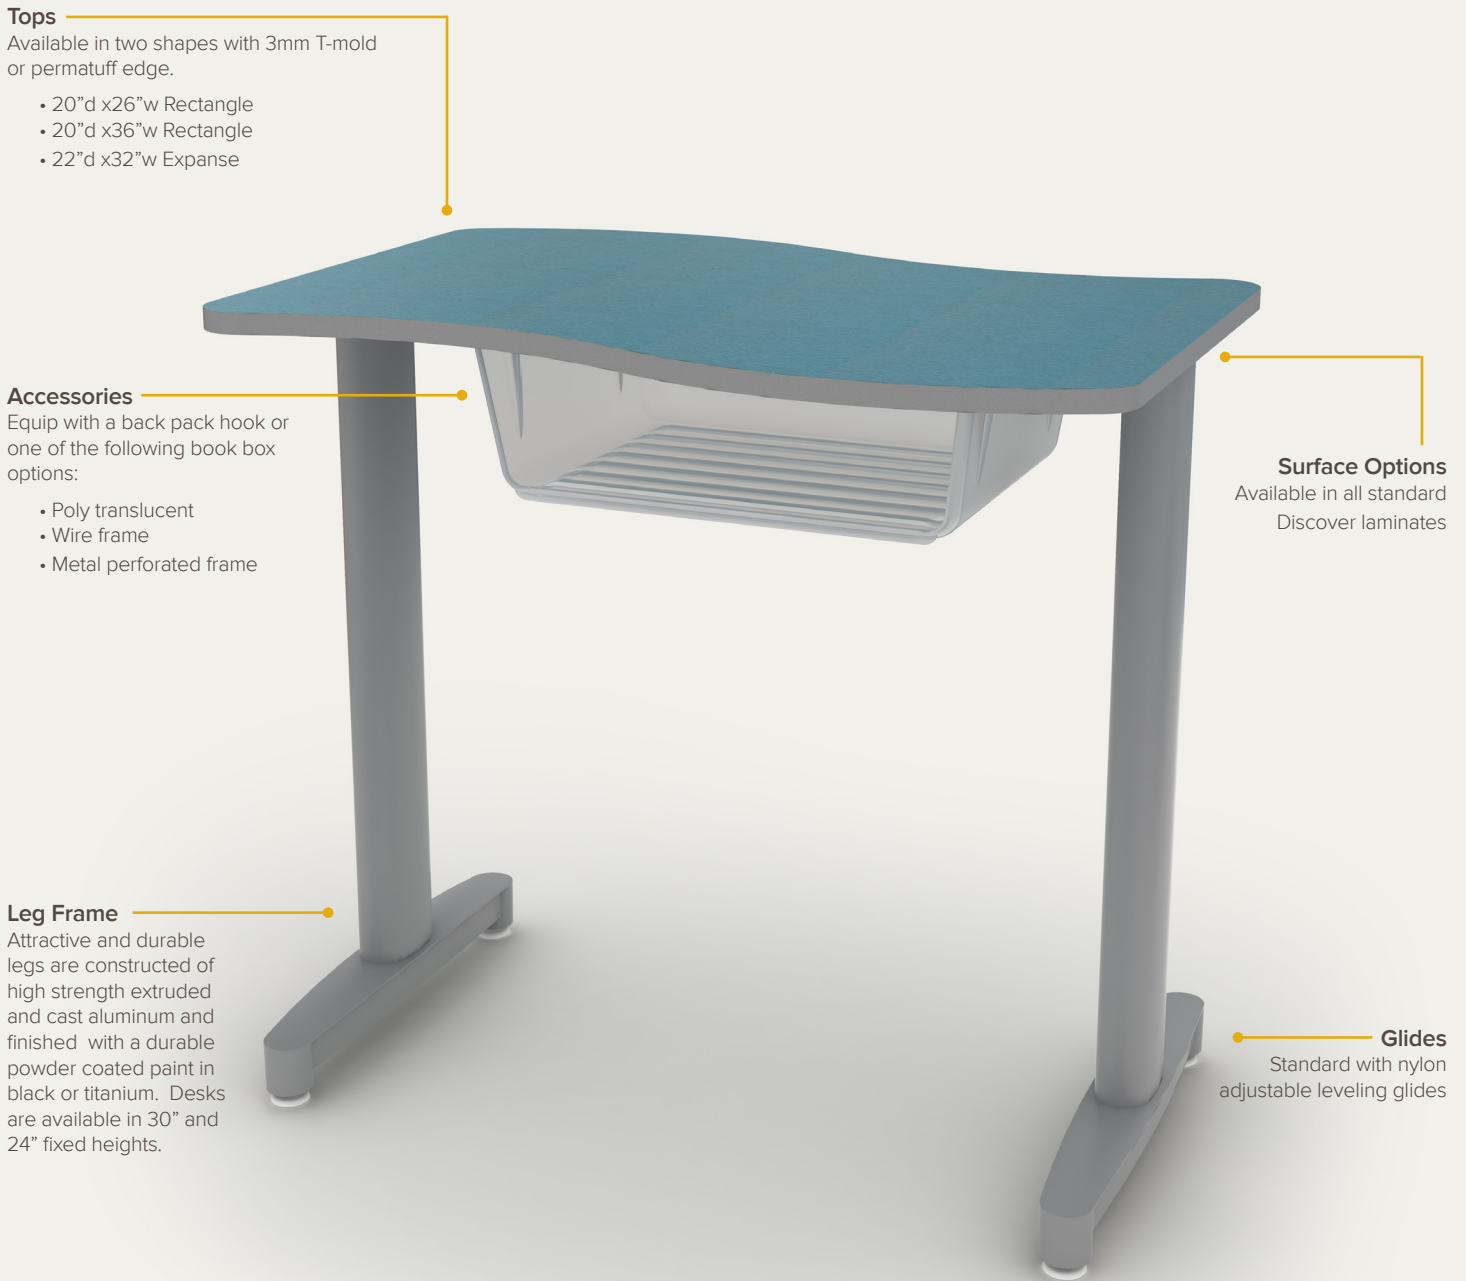

discover

t-leg student desk

bring a new look to the classroom with the attractive t-leg student desk

Tops
Available in two shapes with 3mm T-mold or permatuff edge.

- 20”d x26”w Rectangle
- 20”d x36”w Rectangle
- 22”d x32”w Expanse

Accessories
Equip with a back pack hook or one of the following book box options:

- Poly translucent
- Wire frame
- Metal perforated frame

Leg Frame
Attractive and durable legs are constructed of high strength extruded and cast aluminum and finished with a durable powder coated paint in black or titanium. Desks are available in 30” and 24” fixed heights.

Surface Options
Available in all standard Discover laminates

Glides
Standard with nylon adjustable leveling glides

artcobell

Meets or exceed applicable ANSI/ BIFMA Furniture Test Standards and CPSIA Certified