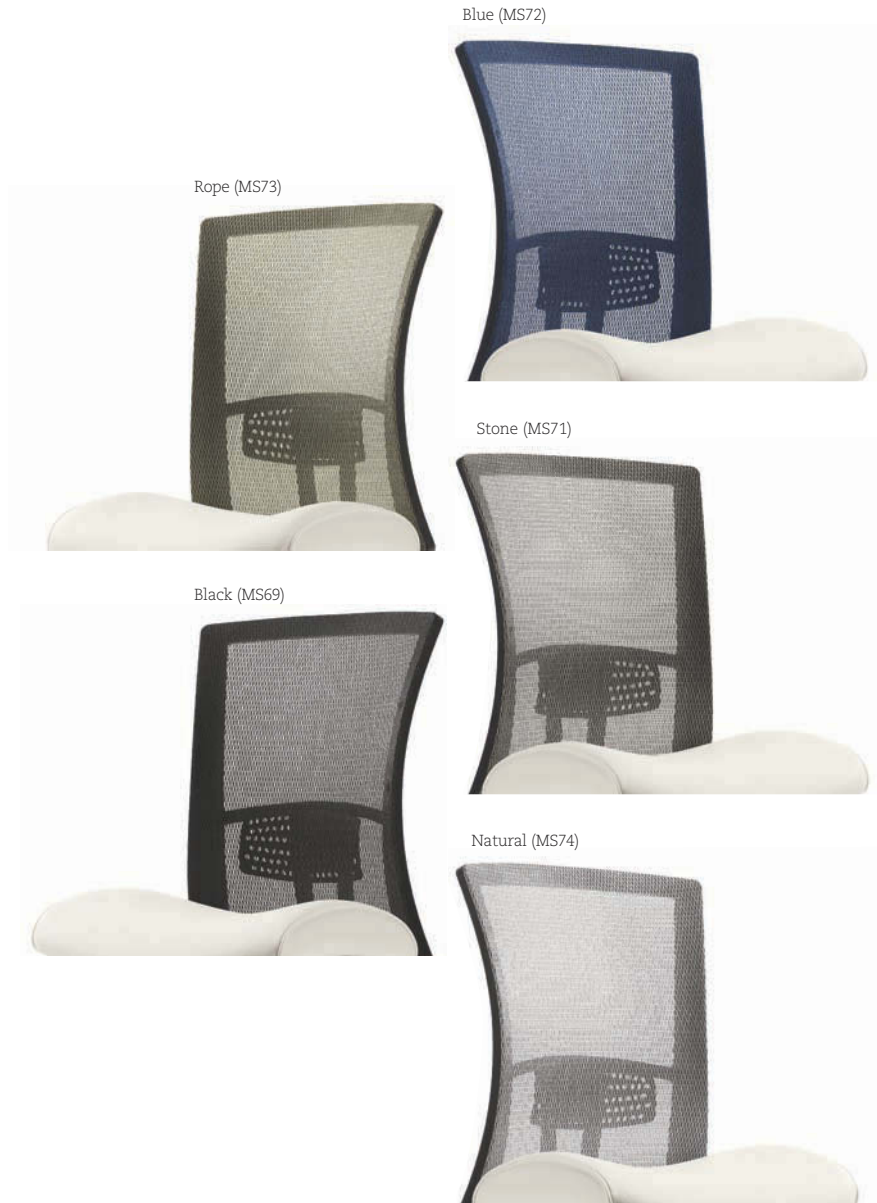

Vion has your back

Mesh Backs

Mesh Colors

Vion's mesh backs are available in five neutral colors, offering a pleasing aesthetic. These colors coordinate with an infinite variety of textiles to suit every design direction. Fully upholstered models are also available, making Vion adaptable to any office interior.