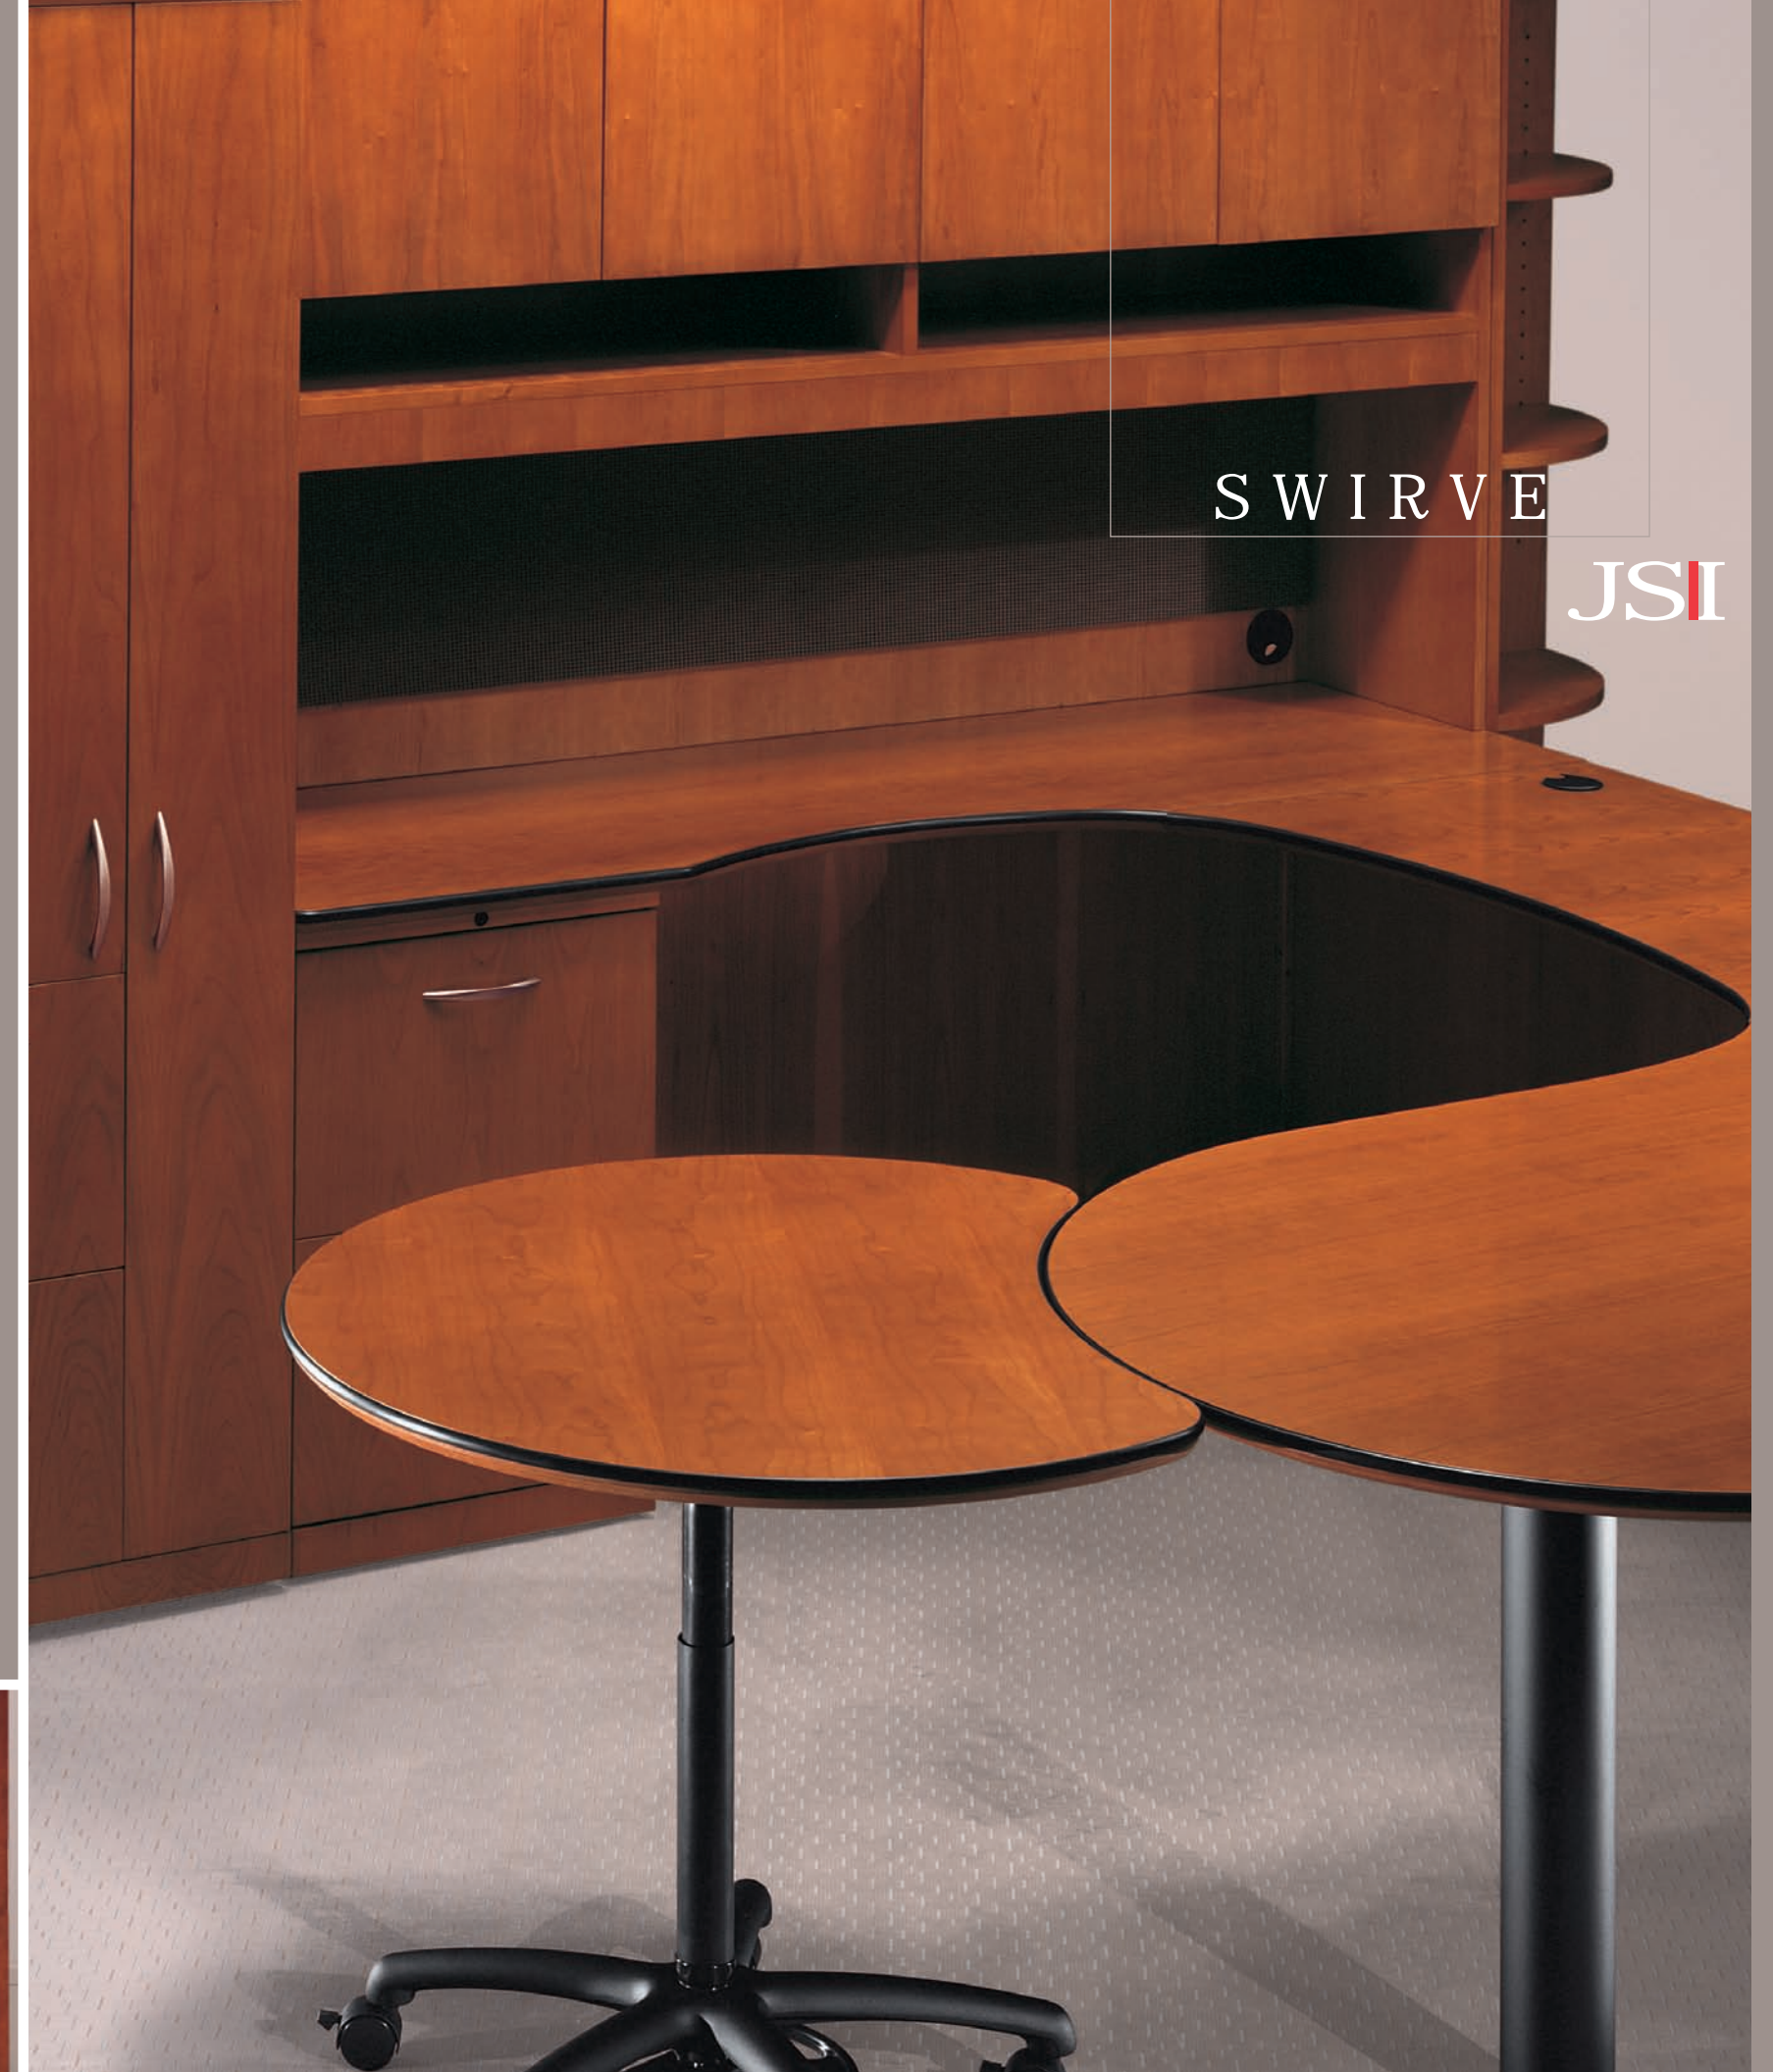

YOUR CASEGOODS, SEATING, AND EVERYTHING ELSE COMPANY. > SWIRVE

JSI

PO BOX 231
225 CLAY STREET
JASPER, INDIANA 47547

800-457-4511
FAX 812-936-9979
WWW.JSIFURNITURE.COM

JASPER GROUP
FORM NO. J-SW0308HP10

SWIRVE

JSI