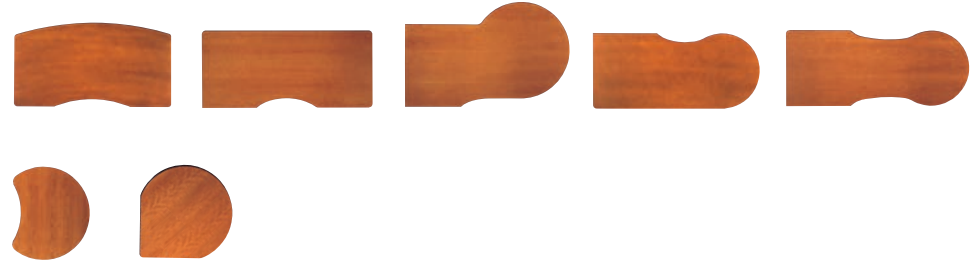

TOP SHAPES

SWIRVE OFFERS A VARIETY OF CONTOURED TOP SHAPES THAT PROMOTE WORK FLOW AND OFFICE INTERACTION.