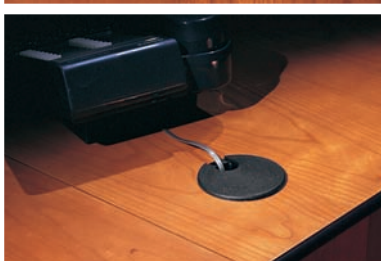

RECEPTION STATION

MATCHING RECEPTION STATION MAKES SWIRVE AN ENTIRE FACILITY SOLUTION.

DETAILS

FLAT EDGE COMPONENTRY
FLAT EDGE CREDENZAS, OVERHEADS, VIDEO CONSOLES, WARDROBES, BOOKCASES, AND MORE, ALLOW CLEAN COMPONENTRY LINES AND MAKE BUILDING FLUSH FIT WALL UNITS A SNAP.

BUMPER EDGE
SWIRVE FEATURES AN IMPACT RESISTANT BLACK BUMPER EDGE FOR MAXIMUM PROTECTION AND LASTING DURABILITY.

ACCESSORY DRAWER
OPTIONAL MATTE BLACK ACCESSORY DRAWERS ARE AVAILABLE ON ALL DESKS FOR EASY AT YOUR FINGERTIP STORAGE. WOOD CENTER DRAWER ALSO AVAILABLE.

PEDESTAL CONSTRUCTION/FILING
PEDESTALS ARE MORTISE AND TENON, REINFORCED WITH SCREWS, CONSTRUCTED FOR ULTIMATE STABILITY. DRAWERS FEATURE DOVETAIL CONSTRUCTION, SANDED INTERIORS WITH CLEAR COAT, AND A TOP-OF-THE-LINE, BLACK, FULL EXTENSION, BALL BEARING SUSPENSION SYSTEM THAT CARRIES A LIFETIME WARRANTY.

WIRE MANAGEMENT
MATTE BLACK GROMMETS ARE STANDARD ON OVERHEADS, CREDENZAS, RETURNS, AND BRIDGE BACK PANELS TO NEATLY ROUTE CORDS AWAY FROM WORKSURFACES.

LOCKING/HARDWARE
DESKS, CREDENZAS, RETURNS AND MOBILE PEDESTALS FEATURE PEDESTAL LOCKING. LATERAL FILES FEATURE CENTRAL LOCKING. ALL UNITS SHIP RANDOMLY KEYED. REMOVABLE LOCK CORES ALLOW FOR EASY FIELD INSTALLABLE KEYED ALIKE CHANGES AT NO UPCHARGE.

TOP SHAPES

SWIRVE OFFERS A VARIETY OF CONTOURED TOP SHAPES THAT PROMOTE WORK FLOW AND OFFICE INTERACTION.

COMPONENTS

FLAT EDGE WALL COMPONENTS MAKE BUILDING WALL UNITS A BREEZE. MOBILE PEDESTALS PROVIDE STORAGE FLEXIBILITY AND COME IN 18" AND 36" WIDTHS. HIDDEN CASTERS GIVE THESE UNITS A PERMANENT LOOK.

LOUNGE TABLES

COORDINATING SOFA, END AND MAGAZINE LOUNGE TABLES COMPLETE THE SWIRVE COLLECTION.