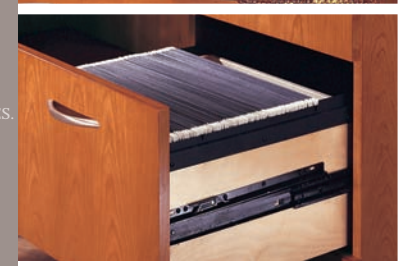

RECEPTION STATION

MATCHING RECEPTION STATION MAKES SWIRVE AN ENTIRE FACILITY SOLUTION.

DETAILS

FLAT EDGE COMPONENTRY
FLAT EDGE CREDENZAS, OVERHEADS, VIDEO CONSOLES, WARDROBES, BOOKCASES, AND MORE, ALLOW CLEAN COMPONENTRY LINES AND MAKE BUILDING FLUSH FIT WALL UNITS A SNAP.

BUMPER EDGE
SWIRVE FEATURES AN IMPACT RESISTANT BLACK BUMPER EDGE FOR MAXIMUM PROTECTION AND LASTING DURABILITY.

ACCESSORY DRAWER
OPTIONAL MATTE BLACK ACCESSORY DRAWERS ARE AVAILABLE ON ALL DESKS FOR EASY AT YOUR FINGERTIP STORAGE. WOOD CENTER DRAWER ALSO AVAILABLE.

PEDESTAL CONSTRUCTION/FILING
PEDESTALS ARE MORTISE AND TENON, REINFORCED WITH SCREWS, CONSTRUCTED FOR ULTIMATE STABILITY. DRAWERS FEATURE DOVETAIL CONSTRUCTION, SANDED INTERIORS WITH CLEAR COAT, AND A TOP-OF-THE-LINE, BLACK, FULL EXTENSION, BALL BEARING SUSPENSION SYSTEM THAT CARRIES A LIFETIME WARRANTY.

WIRE MANAGEMENT
MATTE BLACK GROMMETS ARE STANDARD ON OVERHEADS, CREDENZAS, RETURNS, AND BRIDGE BACK PANELS TO NEATLY ROUTE CORDS AWAY FROM WORKSURFACES.

LOCKING/HARDWARE
DESKS, CREDENZAS, RETURNS AND MOBILE PEDESTALS FEATURE PEDESTAL LOCKING. LATERAL FILES FEATURE CENTRAL LOCKING. ALL UNITS SHIP RANDOMLY KEYED. REMOVABLE LOCK CORES ALLOW FOR EASY FIELD INSTALLABLE KEYED ALIKE CHANGES AT NO UPCHARGE.

TOP SHAPES

SWIRVE OFFERS A VARIETY OF CONTOURED TOP SHAPES THAT PROMOTE WORK FLOW AND OFFICE INTERACTION.

COMPONENTS

FLAT EDGE WALL COMPONENTS MAKE BUILDING WALL UNITS A BREEZE. MOBILE PEDESTALS PROVIDE STORAGE FLEXIBILITY AND COME IN 18" AND 36" WIDTHS. HIDDEN CASTERS GIVE THESE UNITS A PERMANENT LOOK.

LOUNGE TABLES

COORDINATING SOFA, END AND MAGAZINE LOUNGE TABLES COMPLETE THE SWIRVE COLLECTION.