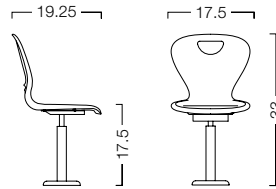

2thrive™ Jury