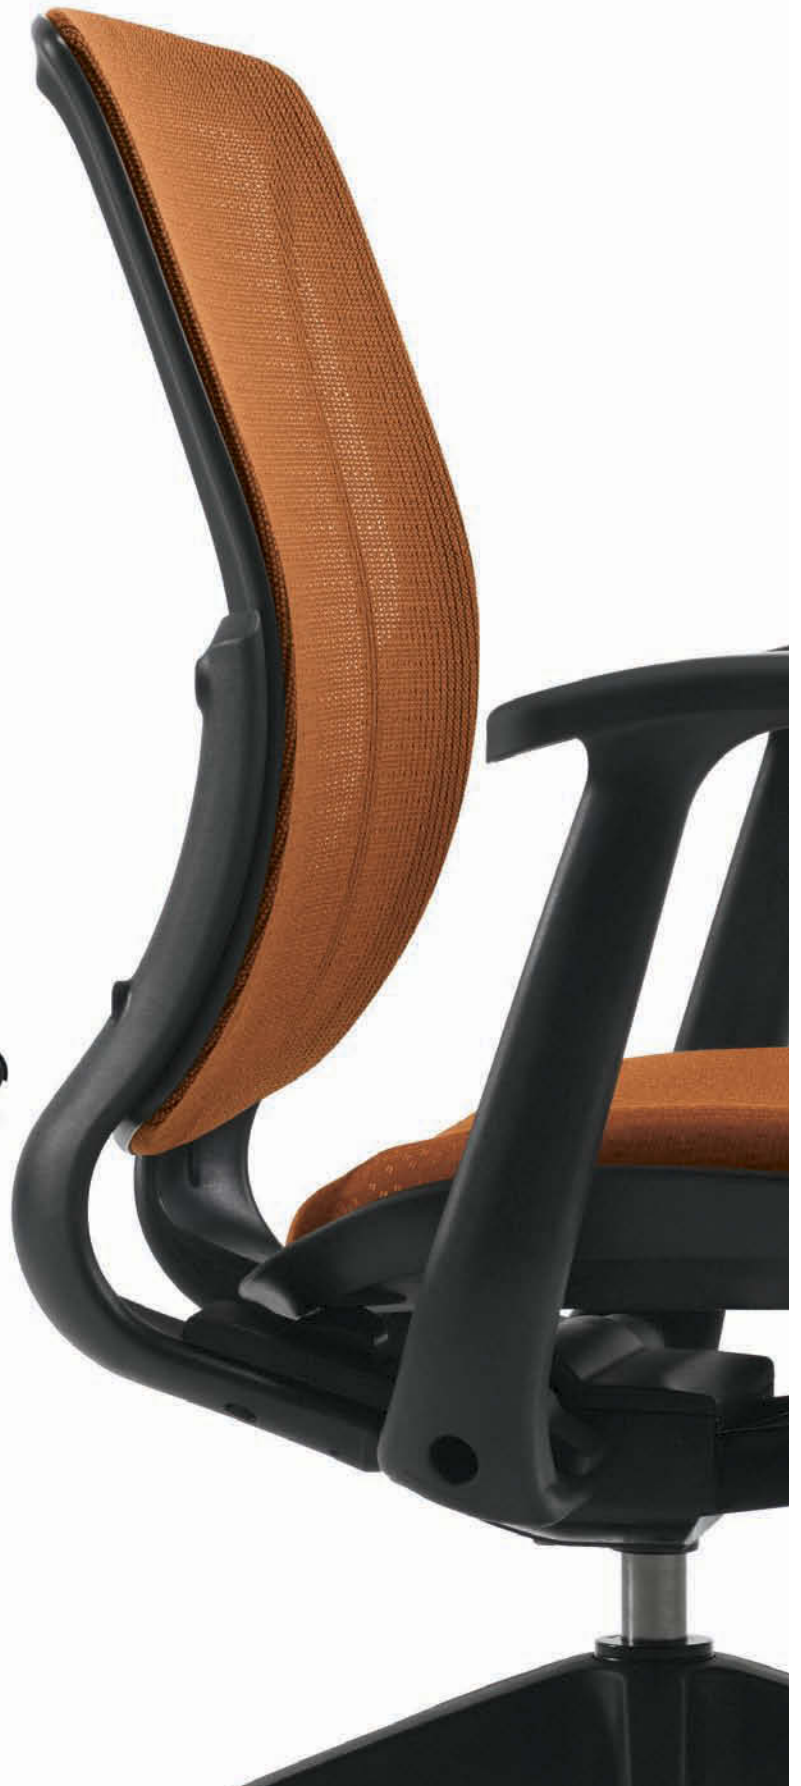

Roma™

the perfect everywhere chair

Roma™

Roma™ is one of those wonderful chairs you can use just about anywhere.

Roma is a great looking chair that fits you and just about anywhere you need a place to sit down. From the office to the home, to the college dorm or the hotel work desk, Roma fits the bill and without taking up too much space.

The breathable mesh back is available in six colors with matching or contrasting upholstery fabrics for the seat. Upholstered seats and backs are offered in a large selection of vinyl, fabrics, or leathers.

Roma™

Roma's flexible polypropylene back changes shape as you move.

Roma's available flexible polypropylene back is not rigid, it allows the lumbar area and upper back to move and flex. It changes shape to accommodate your body movements, body shape and the tasks you are performing.

The entire back is under constant tension to provide a comfortable floating motion that moves when you do, or it can be locked in an upright position for additional support.

Roma™

It's your choice. Six great mesh colors let you make it your own!