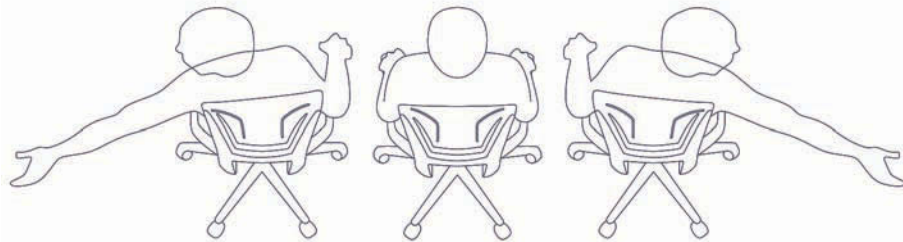

1906 Medium Back with arms.
Mesh: Summer Blue (SB).
Fabric: Match, Blue (MT25).

1906 Medium Back with arms.
Mesh: Winter Grey (WG).
Fabric: Match, Grey (MT30).

1901 Medium Back, Armless.
Mesh: Midnight Black (MB).
Fabric: Match, Black (MT32).

1907 Polypropylene Medium Back with
optional height adjustable arms.

1897 Honeycomb Medium Back with
optional height adjustable arms.

FLEX-RESPONSE BACK SUPPORT

The Polypropylene Medium Back and the Upholstered Medium Back feature a flexible back construction that provides support, proper spinal alignment and comfort when moving or reaching from a seated position.