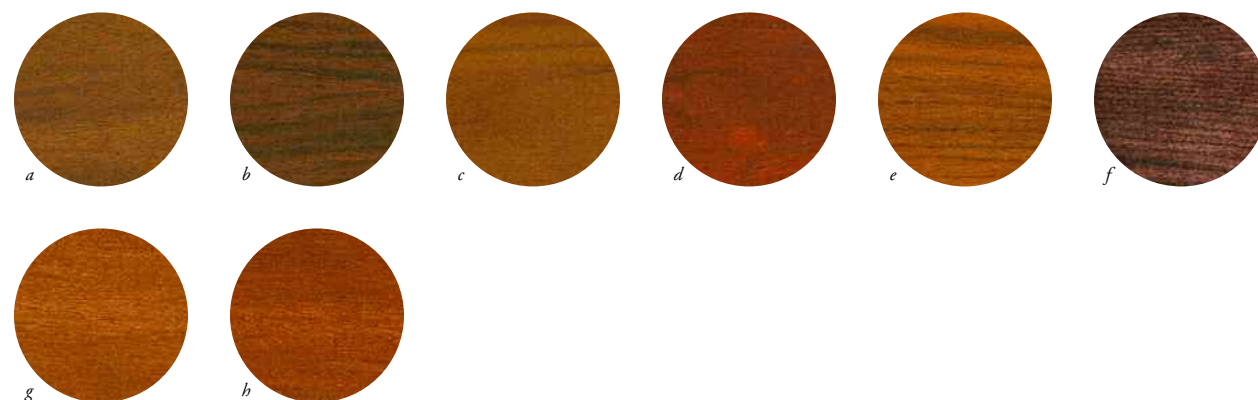

Shown in Amber Cherry with Duet edge.

BASICS 3

Finish Options

- a Royale Walnut
- b Richleigh Walnut
- c Empire Walnut
- d Old World Mahogany
- e Crescent Cherry on Walnut
- f Espresso Walnut
- g Amber Cherry
- h Cinnamon Cherry

Edge Options

- 1 Square
- 2 Tri-Oval
- 3 Reeded
- 4 Duet
- 5 Bevel

Details

- A Solid wood, book-matched drawers with full extension.
- B Catalyzed lacquer full-fill finish for maximum durability.
- C Complete range of upper and lower storage units.