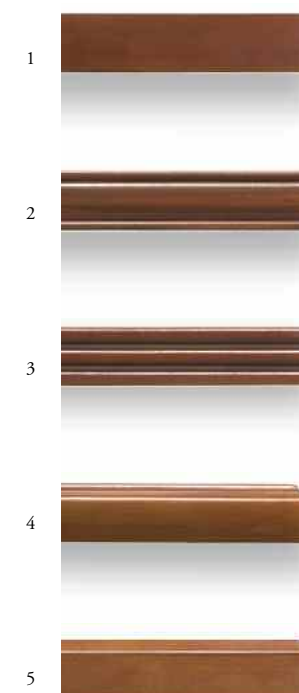

BASICS 3

Finish Options

- a Royale Walnut
- b Richleigh Walnut
- c Empire Walnut
- d Old World Mahogany
- e Crescent Cherry on Walnut
- f Espresso Walnut
- g Amber Cherry
- h Cinnamon Cherry

Edge Options

- 1 Square
- 2 Tri-Oval
- 3 Reeded
- 4 Duet
- 5 Bevel

Details

- A Solid wood, book-matched drawers with full extension.
- B Catalyzed lacquer full-fill finish for maximum durability.
- C Complete range of upper and lower storage units.

Executive desk.
Storage Credenza with hinged doors and filing cabinets.
Upper Hutch with hinged doors.
Lateral Files with Stacking Bookcases.

Shown (at left) in Espresso Walnut with Tri-Oval edge.