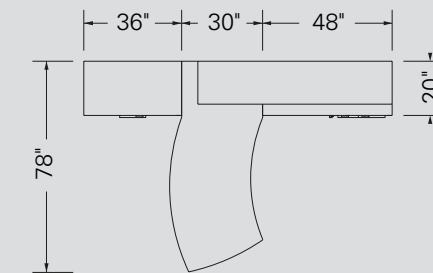

Seating # 1404

Alpha, Brisa Quill 335-3939

MILLENIU

Specifications

Casegoods

Laminate	Natural Wenge (NW) & Polar White (W)
Handles	H024 & H025
Grommets	HAPF

Seating # 1404

Alpha, Brisa Coffee Bean 303-3023