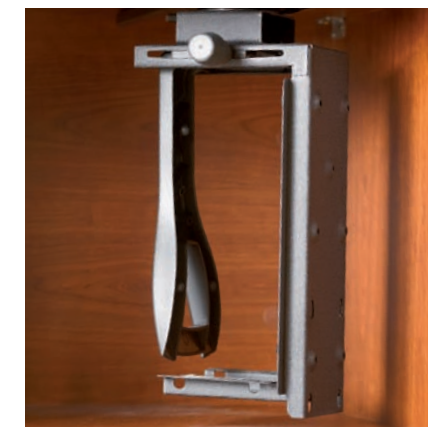

ACCESSORIES

ACCESSORIES

ACCESSORIES

ACCESSORIES

ACCESSORIES

ACCESSORIES

ACCESSORIES

ACCESSORIES

33

LEGS

CPU HOLDERS

MCPU93