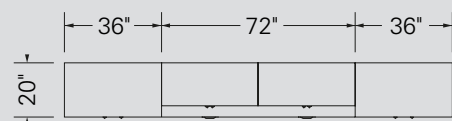

05

MANHATTAN

Specifications

Casegoods

Laminate	Brown Cherry (BC)
Aluminium doors	Plexiglass Frosted finish (PL)
Modesty	Plexiglass Frosted finish (PL)
Handles	H030 & H031
Grommets	HAPF

Seating # 201

Mesh, black fabric