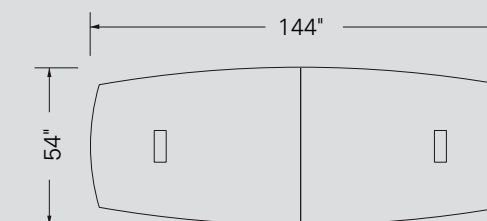

Seating # 201

Mesh, white fabric

MILLENIUM

Specifications

Casegoods

Laminate	Driftwood (DR) & HPL Brushed Aluminium
Base	Rectangular
Handles	H010
Communication Box	MH1SN

Seating # 1401

Alpha, white italian leather