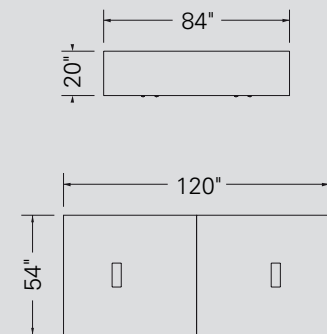

Seating # 1401

Alpha, California Pear # 922