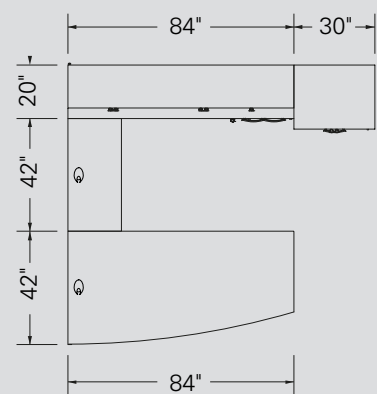

LAYOUT THREE

MANHATTAN

MANHATTAN

Specifications

Casegoods

Laminate	Natural Maple (NM)
Aluminium doors	Plexiglass Frosted finish (PL)
Handles	SXP001 & SXP002
Grommets	HAPF
Leg	OVADSN

Seating #1404

Alpha, Brisa Distressed Lasso 3972