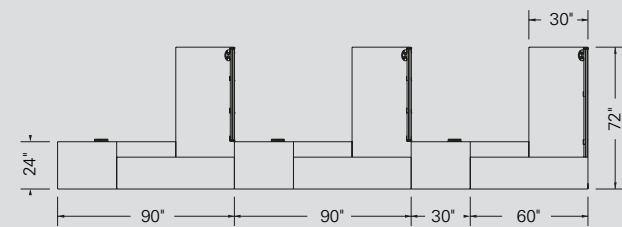

Seating # 1404

Alpha, Brisa Quill 335-3939