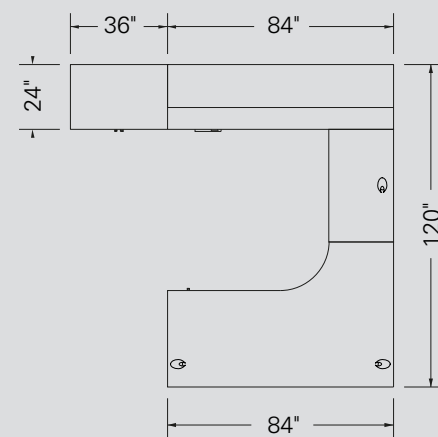

Seating # 1401

Alpha, Brisa Bridle 3976