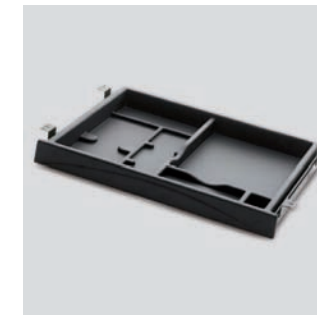

ACCESSORIES

SUSPENDED STORAGE SYSTEMS

COMPUTER MONITOR BRACKETS

KEYBOARD TRAYS

MISCELLANEOUS ACCESSORIES

TCPM-2