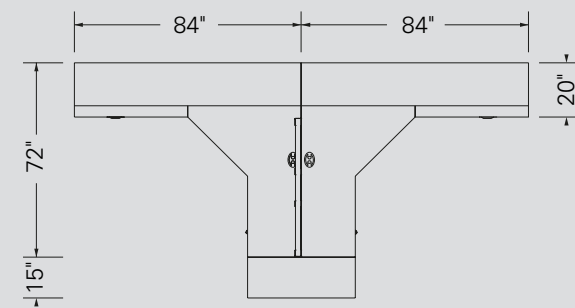

Seating # 201

Mesh, white fabric