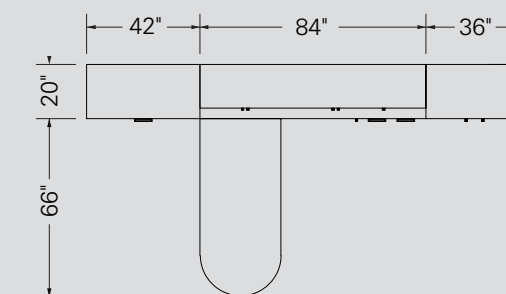

MANHATTAN

MANHATTAN

Specifications

Casegoods

Laminate	Natural Wenge (NW) & Polar White (W)
Aluminium doors	Screen glass (V)
Handles	H020 & H021
Grommets	HAPF
Leg	6SN

Seating # 6704

Stelli, Garnet Coffee 8009