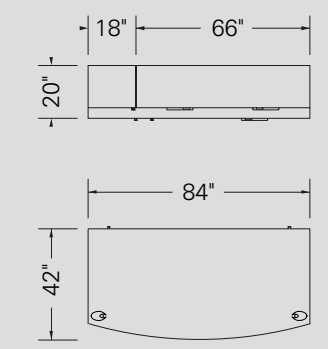

LAYOUT FOUR

MANHATTAN

MANHATTAN

Specifications

Casegoods	
Laminate	Vanilla (VA)
Aluminium doors	Screen glass (V)
Modesty	Krizet glass 10 mm
Handles	H024 & H025
Grommets	HAPF

Seating # 1401
Alpha, Montana, Chocolate Moose 750