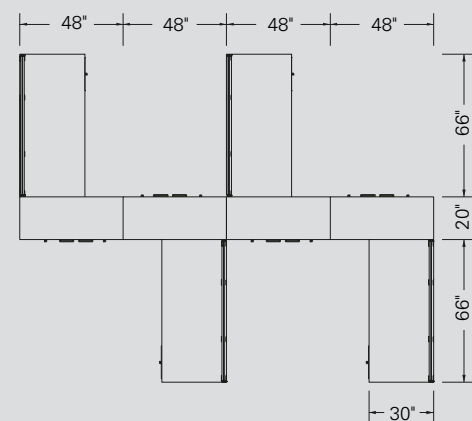

Seating # 1404

Alpha, Brisa Shiitake 303-3022

LAYOUT SIX

MILLENIUM

LAYOUT SEVEN

MILLENIUM

29

MILLENIUM