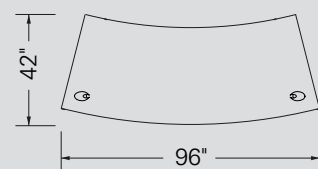

LAYOUT THREE

MANHATTAN

MANHATTAN

Specifications

Casegoods

Laminate	Natural Maple (NM)
Aluminium doors	Plexiglass Frosted finish (PL)
Handles	SXP001 & SXP002
Grommets	HAPF
Leg	OVADSN

Seating #1404

Alpha, Brisa Distressed Lasso 3972