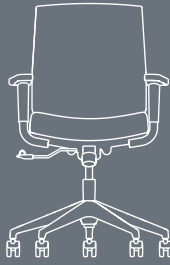

Work Mid Back