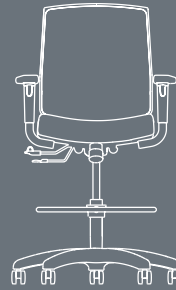

Work Stool Mid Back S1