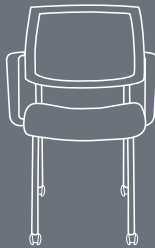

Side with Casters

PRODUCT DIMENSIONS in inches

	EXECUTIVE	WORK MID BACK	WORK HIGH BACK	TASK STOOL	CAFE STOOL	SIDE	SIDE W/CASTERS
	no.5624	no.5622	no.5623	no.5622 S1	no.5651 S2	no.5651	no.5641
OVERALL WIDTH ARMLESS	20	20	20	20	20.5	20.5	20.5
OVERALL WIDTH WITH ARMS	27	27.3	27.5	27.3	24.5	24.5	24.5
OVERALL DEPTH	28.25	25	26	25	26	26	26
OVERALL HEIGHT	39.5	35	39	41.6	46.5	34	34
SEAT WIDTH	19	19	19	19	18	18	18
SEAT DEPTH	18.5	18.5	18.5	18.5	18.5	18.5	18.5
SEAT HEIGHT	17.5-21.5	16.75-22.5	16.75-22.5	21-29	31	18	18
BACK WIDTH	18.25	18.25	18.25	18.3	20.5	20.5	20.5
BACK HEIGHT	23.5	20	23.5	20	18	18	18
WEIGHT ARMLESS	37.5 lbs	35.5 lbs	36.5 lbs	39.5 lbs	30 lbs	21 lbs	21
WEIGHT WITH ARMS	44.5 lbs	41.5 lbs	42.5 lbs	45.5 lbs	38 lbs	24 lbs	24
WEIGHT RATING	300 lbs	300 lbs	300 lbs	300 lbs	300 lbs	300 lbs	300 lbs

SitOnIt • Seating™

for more information
please visit us at
www.sitonit.net

tel (888) 274.8664
fax (714) 995.4855
sales@sitonit.net

6415 Katella Avenue
Cypress, CA 90630