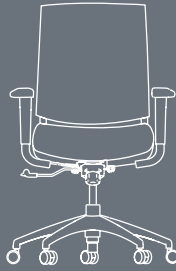

Work High Back