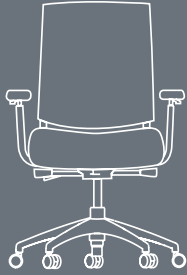

FOCUS®

MODELS

Executive