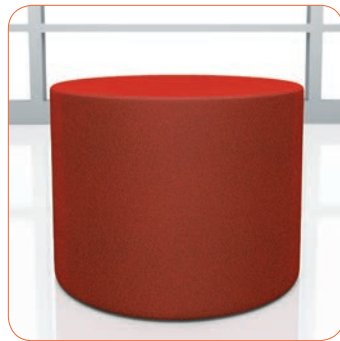

# BOOST

Boost cylinder seating offers a modern solution to a collaborative work environment. Scaled for function within a smaller footprint, pull Boost up to open plan workstations, lounge, or private office applications. Boost is available in two sizes, 21" and 26" wide, and is standard with glides or optional casters for mobility.

21" WIDE

26" WIDE