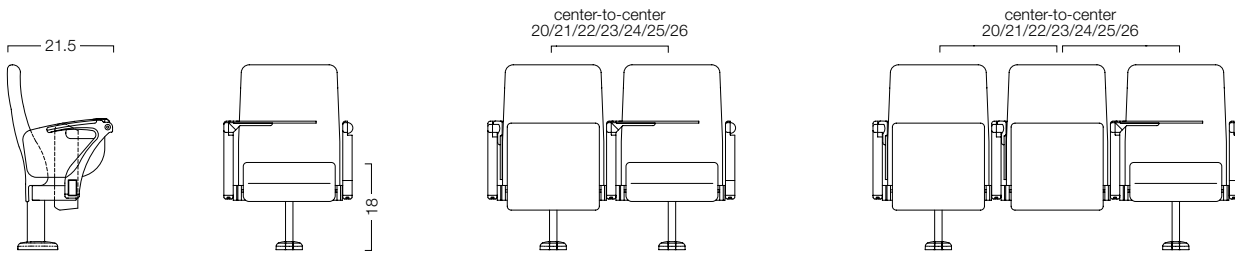

Specifications

Armrest

Tablet Arm

Tablet