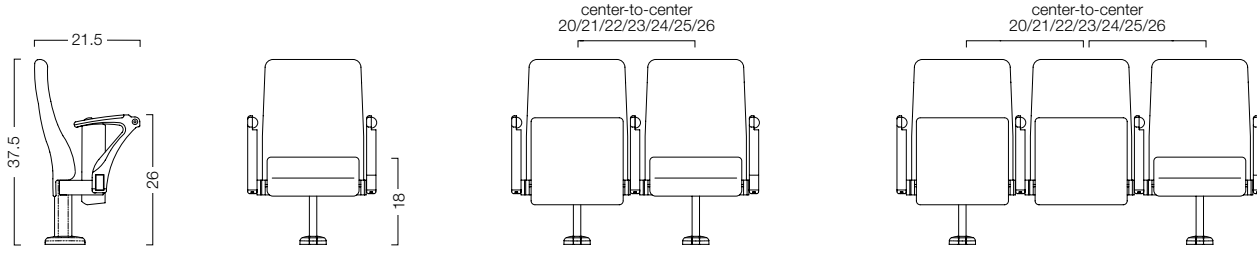

Specifications

Armrest