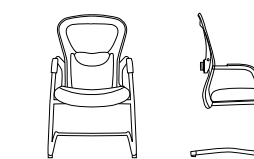

Strata Guest 1560-GT