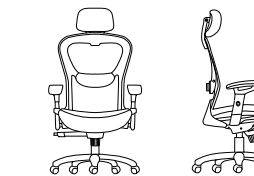

Strata High-Back 1580/1585