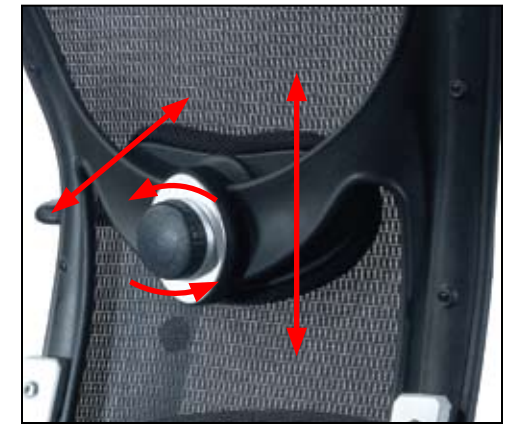

.strata

Let strata float into your office

chairs pictured from left to right: 1580-Y2-A9S, 1560-GT, 1560-Y2-A8B, 1580-Y2-A8S

Control Options

Y2

Syncro Tilt - 2 paddle

- A** *Pneumatic Lift*
Seat height adjustment
- B** *5 Position Tilt Lock*
Adjusts back angle for individual user
- C** *Tension Control Knob*
Adjust for firm or soft recline

Adjustable Lumbar Support

All Strata task & guest chairs come standard with adjustable back support. The adjustable back support allows the padded lumbar to move in/out & up/down to provide the best ergonomic support possible for each individual user.

Arm & Base Options

A8S - ADJUSTABLE ARM (silver)

The A8S height adjustable silver arm features push button height adjustment with a range of 3.5" and matching silver powdercoated base

A9S - ADJUSTABLE ARM (silver)