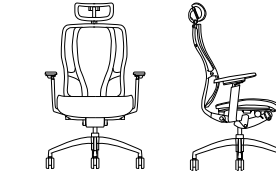

Vesta High-Back 3080/3085