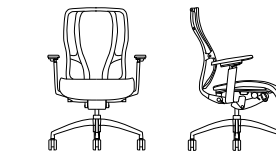

Statement of Line

Vesta Mid-Back 3060/3065

Overall Width	27.5	Seat Height	17.0 - 22.0
Overall Depth	24.0	Back Width	19.5
Overall Height	42.0 - 47.0	Back Height	23.5
Seat Width	20.0	COM	1.0 yds (3065)
Seat Depth	17.5 - 20.0	Weight	55.2 lbs