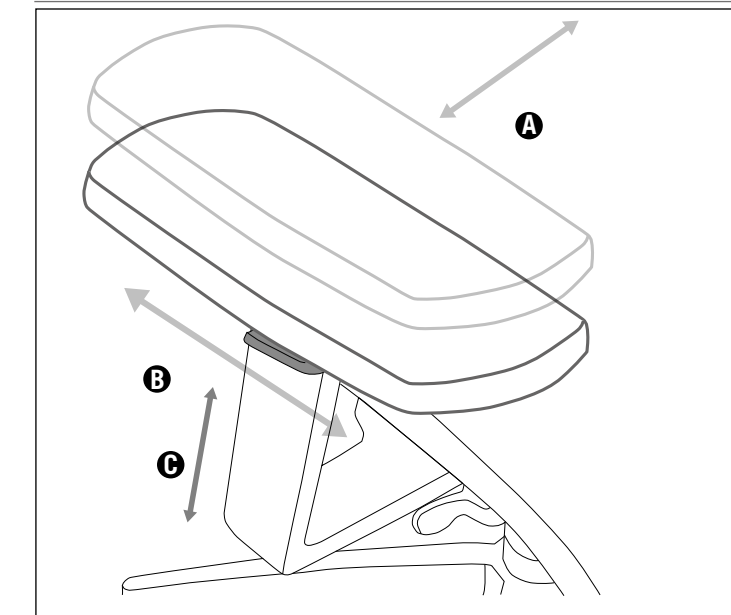

Vesta's three way adjustable headrest is upholstered in mesh matching the back of the chair. Adjustments include height, depth and rotational pivot.

A30 Arm Adjustment

- A** *Width Adjustment*
Activate rear interior button to shift pad inward or outward. Allows adjustment to accommodate users of different size and stature.
- B** *Forward Depth Adjustment*
Activate forward interior button to move pad forward or backward. Allows adjustment to minimize contact with work surfaces.
- C** *Height Adjustment*
Lever located at outer side of pad activated by pulling up with fingertips and moving freely to appropriate height.

Control Functions

X1

Advanced Synchro Tilt - 4 paddle

- A** *Pneumatic Lift*
Seat height adjustment
- B** *Tilt Tension Control Lever*
Adjust for firm or soft recline
- C** *Back Angle Adjustment Lever*
Adjusts back angle for individual user. Choose from thirteen locking positions or free float
- D** *Forward Tilt Adjustment*
Adjust seat angle independent of back. Forward tilt offers ergonomically correct tasking posture
- E** *Integrated Seat Slider*
Adjust seat depth in 2.5" range to accommodate individual user