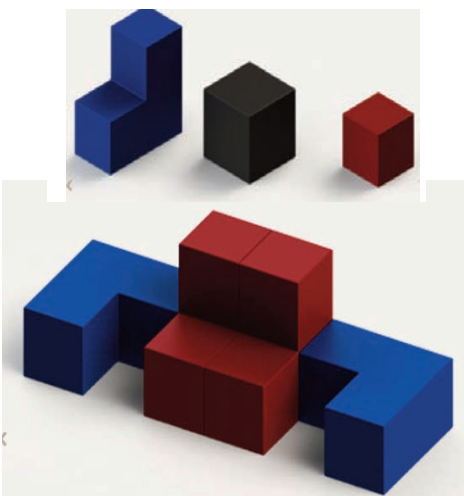

ARTCO-BELL ALPHABET CLASSROOM & LOUNGE

New!

The Alphabet Seating is the new look for your classroom. It's smooth back surface design eliminates structural ribs creating a clean, aesthetically pleasing & unique appearance. Specially designed shell geometry provides the best in classroom comfort. Along with the basic style chairs, the cantilever style allows more freedom to move the chair around the classroom. Choose from the many styles to complete your classroom seating needs.

ALPHABET TASK CHAIR

<u>MODEL</u>	<u>HT</u>	<u>PRICE</u>
ABC-ASTA18	17.5"-22"	246.00

ALPHABET STOOL

<u>MODEL</u>	<u>HT</u>	<u>PRICE</u>
ABC-ASST18	24"-34"	291.00

STP BLOC

<u>MODEL</u>	<u>HT</u>	<u>PRICE</u>
ABLOC1414	14"	\$231.00
ABLOC1818	18"	\$282.00
ASTP1428	14"/28"	\$359.99

<u>MODEL</u>	<u>HT</u>	<u>PRICE</u>
ASMOV14	14"	\$241.00
ASMOV16	16"	\$241.00
ASMOV18	18"	\$257.00
ASMOV20	20"	\$257.00

<u>MODEL</u>	<u>HT</u>	<u>PRICE</u>
AS4LO6	6"	\$131.00

See color choices on page 149