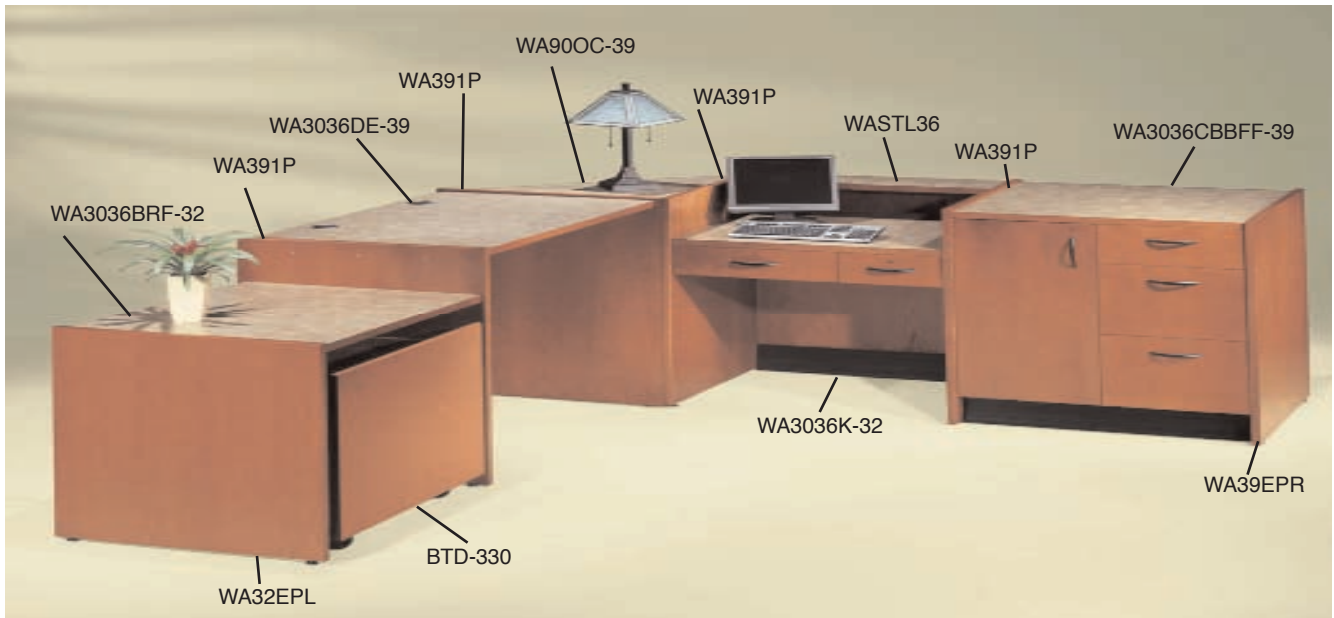

LIAT LIBRARY FURNITURE CIRCULATION DESK

WAINRIGHT is a complete library circulation, reference and information desk system. It is designed with a wide variety of standard components, giving library planners the ability to customize each desk. The system can be easily reconfigured or relocated. Wainwright desk systems are available in numerous edge details, laminates and wood finishes.

MODEL	DESCRIPTION	DIMENSIONS	OAK	MAPLE
WA3036DE-39	Desk Module	30"D x 34"W x 39"H	\$1303	\$1303
WA3036K-32	Kneespace Module	30"D x 34"W x 32"H	\$2141	\$2141
WA3036CBBFF-39	Cupboard Box Box File File Drawer Module	30"D x 34"W x 39"H	\$3598	\$3598
WA90OC-39	90 Degree Triangular Corner Module-Display	39"H	\$2162	\$2162
WA3036BRF-32	Book Return Module Front Drop	30"D x 34"W x 32"H	\$1349	\$1349
EV-BT2230DP-27	Depressible Book Truck	22"D x 30"W x 33"H	\$1639	\$1639
WA32EPL	End Panel, Left	32"H	\$482	\$482
WA39EPR	End Panel, Right	39"H	\$482	\$482
WA391P	Intermediate Panel	39"H	\$491	\$491
WASTL36	Straight Transaction Ledge	34"W x 8"D	\$344	\$344

LIAT LIBRARY FURNITURE WOOD SHELVING

Everest Series is not just shelving. It is a complete storage and display system for books, periodicals, and other media, with a wide variety of visual and functional options. Standard selections are oak and maple. All shelves adjustable. Wood veneer back panels included. Available with Modular or Island Modular Top

Model	Overall Dimensions	List Price
L33017-	17"W x 13"D x 42"H	\$504.00

V336 Slant-Shelf Library Booktruck includes six shelves.

Model	Overall Dimensions	List Price
V336-	37"W x 18"D x 42"H	\$678.00

VF336 Combination-Shelf Booktruck features four top slant shelves and one bottom flat shelf.