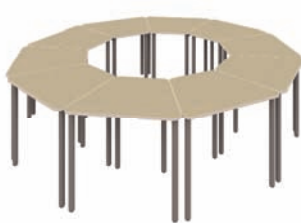

MODEL
IN.D298043

PRICE
244.00

DELTA

STACKER: Stacker with square corners, TFM top with 3mm PVC edge. 30"W x 29"H x 24"D
Standard with locking casters and glides

MODEL
IN.S300093

PRICE
270.00

STACKER

WEDGE: Wedge shape with rounded corners, TFM top with 3mm PVC edge. 30"W x 29"H x 24"D
Standard with glides, locking casters available

MODEL
IN.W008043

PRICE
284.00

WEDGE

HOURGLASS: Hourglass shape with rounded corners, TFM top with 3mm PVC edge. 60 1/2"W x 29"H x 33"D. Standard with glides, locking casters available

MODEL
IN.H608043

PRICE
412.00

HOURGLASS

ARTCO BELL COLLABORATIVE LEARNING TABLES

APERTURE GROUPING

GRAVITY & EXPANSE GROUPING

<u>MODEL</u>	<u>DESCRIPTION</u>	<u>TOP SIZE</u>	<u>LAMINATE</u>	<u>MARKERBOARD</u>
DTT-AP2440F	APERTURE	24" X 40"	\$540.00	\$693.00
DTT-3P3060F	3P-120	30" X 60"	\$790.00	\$1,327.00
DTT-NV60F	NOVA	60"	\$711.00	\$932.00
DTT-EX3054F	EXPANSE	30" X 54"	\$518.00	\$662.00
DTT-NB3054F	NEBULA	30" X 54"	\$506.00	\$604.00
DTT-GV50F	GRAVITY	50"	\$615.00	\$797.00
DTT-TD3660F	TEARDROP	36" X 60"	\$486.00	\$618.00