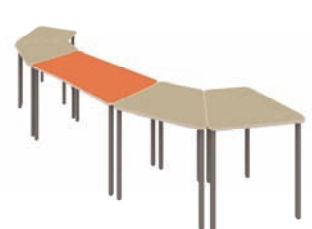

FLEETWOOD INSPIRE COLLECTION

The Inspire Collection allows you to create the shape and style that best fits your classroom needs.

ARC: 30 degree arc with rounded corners, TFM top with 3mm PVC edge. 46"W x 29"H x 24"D
Standard with glides, locking casters available

MODEL
IN.A568043

PRICE
364.00

GEMINI: 2 Student with Belly curve and rounded corners, TFM top with 3mm PVC edge. 60"W x 29"H x 24"D. Standard with glides, locking casters available

MODEL
IN.G528043

PRICE
380.00

SIDEKICK: 1 Student with Belly curve and rounded corners, TFM top with 3mm PVC edge. 30"W x 29"H x 24"D. Standard with glides, locking casters available

MODEL
IN.K308043

PRICE
292.00

BLADE: Blade shape with rounded corners, TFM top with 3mm PVC edge. 52"W x 29"H x 30"D
Standard with glides, locking casters available

MODEL
IN.B318043

PRICE
414.00

DELTA: Delta shape with rounded corners, TFM top with 3mm PVC edge. 24"W x 29"H x 24"D.
Standard with glides, locking casters available

MODEL
IN.D298043

PRICE
244.00

STACKER: Stacker with square corners, TFM top with 3mm PVC edge. 30"W x 29"H x 24"D
Standard with locking casters and glides

MODEL
IN.S300093

PRICE
270.00

WEDGE: Wedge shape with rounded corners, TFM top with 3mm PVC edge. 30"W x 29"H x 24"D
Standard with glides, locking casters available

MODEL
IN.W008043

PRICE
284.00

HOURGLASS: Hourglass shape with rounded corners, TFM top with 3mm PVC edge. 60 1/2"W x 29"H x 33"D. Standard with glides, locking casters available

MODEL
IN.H608043

PRICE
412.00