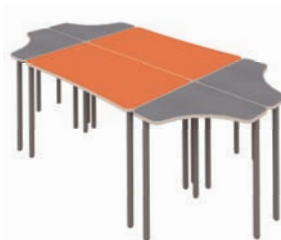

FLEETWOOD INSPIRE COLLECTION

The Inspire Collection allows you to create the shape and style that best fits your classroom needs.

ARC: 30 degree arc with rounded corners, TFM top with 3mm PVC edge. 46"W x 29"H x 24"D
Standard with glides, locking casters available

MODEL
IN.A568043

PRICE
364.00

GEMINI: 2 Student with Belly curve and rounded corners, TFM top with 3mm PVC edge. 60"W x 29"H x 24"D. Standard with glides, locking casters available

MODEL
IN.G528043

PRICE
380.00

SIDEKICK: 1 Student with Belly curve and rounded corners, TFM top with 3mm PVC edge. 30"W x 29"H x 24"D. Standard with glides, locking casters available

MODEL
IN.K308043

PRICE
292.00

BLADE: Blade shape with rounded corners, TFM top with 3mm PVC edge. 52"W x 29"H x 30"D
Standard with glides, locking casters available

MODEL
IN.B318043

PRICE
414.00

DELTA: Delta shape with rounded corners, TFM top with 3mm PVC edge. 24"W x 29"H x 24"D.
Standard with glides, locking casters available

MODEL
IN.D298043

PRICE
244.00

STACKER: Stacker with square corners, TFM top with 3mm PVC edge. 30"W x 29"H x 24"D
Standard with locking casters and glides

MODEL
IN.S300093

PRICE
270.00

WEDGE: Wedge shape with rounded corners, TFM top with 3mm PVC edge. 30"W x 29"H x 24"D
Standard with glides, locking casters available

MODEL
IN.W008043

PRICE
284.00

HOURGLASS: Hourglass shape with rounded corners, TFM top with 3mm PVC edge. 60 1/2"W x 29"H x 33"D. Standard with glides, locking casters available

MODEL
IN.H608043

PRICE
412.00