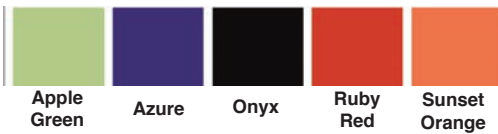

MODEL	TOP SIZE	PRICE
ABC-CY15	24" X 60"	\$596.00
ABC-CY05	30" X 60"	\$612.00

Adjustable height from 27" - 32"

See color choices on page 149

ARTCO-BELL COLOR SELECTIONS

TRANSITIONAL & ALPHABET

POLY SHELL

LAMINATE SELECTIONS

SOLID PLASTIC TOP

METAL FRAME

ALPHABET LOUNGE

SOLID PLASTIC SEATS AND BACKS

COLLABORATIVE

Poly Shell: Apple Green, Azure, Blueberry, Burgundy, Graphite, Indigo, Onyx, Ruby Red, Sunset Orange, Taupe

Alphabet Lounge: Apple Green, Azure, Onyx, Ruby Red, Sunset Orange

Collaborative: Blue Agave, Sprout, Tangerine, Fusion Maple, Markerboard White

Student Desk Laminate Tops: Fusion Maple, Nepal Teak, Bannister Oak, Gray Glace

Student Desk Solid Plastic Tops: Sugar Maple, Wild Cherry, Gray, Beige

Cantilever Desk: Blue Agave, Sprout, Tangerine, Fusion Maple, Markerboard White

Solid Plastic Combo Units: Black, Burgundy, Navy (seats) Gray, Gray Spectrum (tops)

Solid Plastic Chairs: Navy

7400 Series Combo Unit: Indigo (seat), Fusion Maple, Nepal Teak, Bannister Oak, Gray Glace (tops)