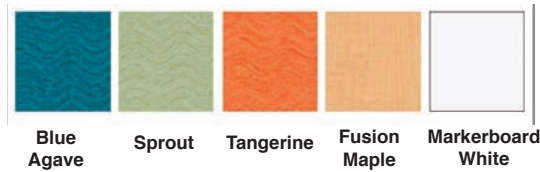

MODEL	TOP SIZE	PRICE
ABC-CY15	24" X 60"	\$596.00
ABC-CY05	30" X 60"	\$612.00

Adjustable height from 27" - 32"

See color choices on page 149

ARTCO-BELL COLOR SELECTIONS

TRANSITIONAL & ALPHABET

POLY SHELL

LAMINATE SELECTIONS

SOLID PLASTIC TOP

METAL FRAME

ALPHABET LOUNGE

SOLID PLASTIC SEATS AND BACKS

COLLABORATIVE

Poly Shell: Apple Green, Azure, Blueberry, Burgundy, Graphite, Indigo, Onyx, Ruby Red, Sunset Orange, Taupe

Alphabet Lounge: Apple Green, Azure, Onyx, Ruby Red, Sunset Orange

Collaborative: Blue Agave, Sprout, Tangerine, Fusion Maple, Markerboard White

Student Desk Laminate Tops: Fusion Maple, Nepal Teak, Bannister Oak, Gray Glace

Student Desk Solid Plastic Tops: Sugar Maple, Wild Cherry, Gray, Beige

Cantilever Desk: Blue Agave, Sprout, Tangerine, Fusion Maple, Markerboard White

Solid Plastic Combo Units: Black, Burgundy, Navy (seats) Gray, Gray Spectrum (tops)

Solid Plastic Chairs: Navy

7400 Series Combo Unit: Indigo (seat), Fusion Maple, Nepal Teak, Bannister Oak, Gray Glace (tops)