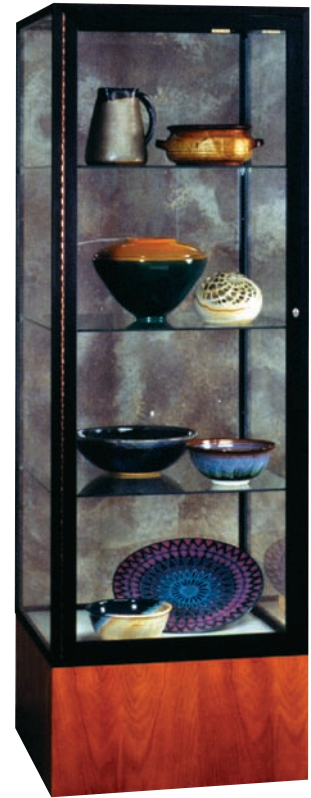

Optional Cornice Light Fixture (48"W x 8"H x 16"D)

2171-AK	Autumn Oak	\$347.00
2171-MK	Carmel Oak	347.00

Heritage Floor Case

Traditional styling and oak or hardwood framing, make this a case built to stand the test of time. Optional cornice light fixture is available. Includes four half shelves and built-in levelers. 48"W x 70"H x 18"D

A value packed choice for the display of your treasured memorabilia and accomplishments. Includes four half length shelves and built-in levelers. 60"W x 66"H x 20"D

Fabric Back (362 lbs)

2605-PB-BZ	Bronze Aluminum	\$2618.00
2605-PB-GD	Gold Aluminum	2618.00
2605-PB-SN	Satin Aluminum	2618.00

Merchandiser Case

These store fixtures offer high visibility, yet preserve limited access. Construction with sturdy aluminum framing and a wood-grain laminate accent base. Includes sliding glass rear doors and three full length shelves: 8" deep, 10" deep, and 12" deep. 72"W x 40"H x 20"D

Keepsake Tower Case

Free standing rugged cases offer excellent visibility with all four sides constructed of clear safety glass. Available with an oak accent base and rugged aluminum support framing. Includes three full length shelves. 24"W x 72"H x 24"D