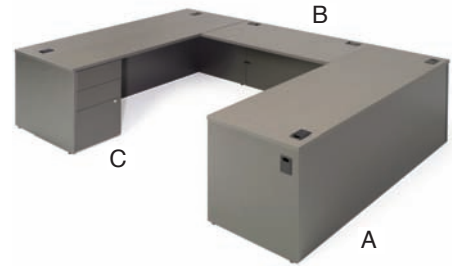

A. Single Pedestal Reception Center		
URCF3072R	30"D x 72"W x 29"H	\$1,563.00
B. Single Pedestal Reception Center Return		
URCRBBF2448L	24"D x 48"W x 29"H	\$1,231.00
List Price		\$2,794.00

A. Single Pedestal Rectangular Workstation		
UWBBF2442RH	24"D X 42"W X 29"H	\$1,139.00
B. Straight Corner		
UCS244224	24" X 42" X 42" X 24" X 29"H	\$788.00
C. Single Pedestal Rectangular Workstation		
UWLH2448FF	24"D X 48"W X 29"H	\$1,117.00
List Price		\$3,044.00