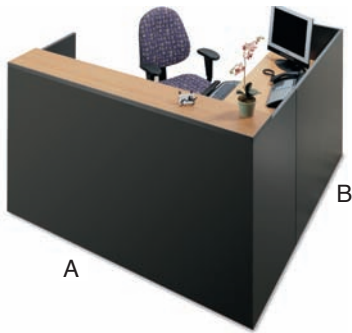

- Seventeen color options give design flexibility.
- Wide variety of shapes and sizes allows creative and efficient space planning.
- Desks with recessed modesty panels provide private office options.
- Curvilinear-shaped work surfaces provide interest and functional workspace.
- Corner bookcases add distinctive style and extra storage space.
- Durable and stylish 3mm edge treatment combines with high-pressure laminate tops to provide superior construction and commercial grade surfaces.
- Reception Centers and Session® Conference Tables complete office requirements.