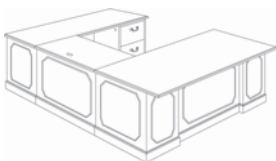

RIGHT EXECUTIVE U
BG3672LD/ BG2448EB/ BG2472RC DESK, BRIDGE, & CREDENZA 72"W X 108"D X 30"H LIST $6,945
BG3066LD/ BG2442EB/ BG2466RC DESK, BRIDGE, & CREDENZA 66"W X 96"D X 30"H LIST $6,402