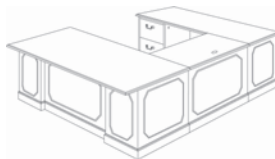

LEFT EXECUTIVE U
BG3672RD/ BG2448EB/ BG2472LC DESK W/ OVERHANG, BRIDGE, & CREDENZA 72"W X 108"D X 30"H LIST $6,945
BG3066RD/ BG2442EB/ BG2466LC DESK, BRIDGE, & CREDENZA 66"W X 96"D X 30"H LIST $6,402