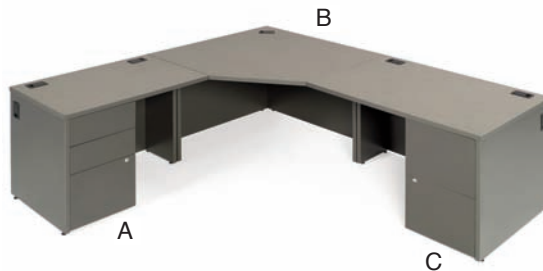

- Seventeen color options give design flexibility.
- Wide variety of shapes and sizes allows creative and efficient space planning.
- Desks with recessed modesty panels provide private office options.
- Curvilinear-shaped work surfaces provide interest and functional workspace.
- Corner bookcases add distinctive style and extra storage space.
- Durable and stylish 3mm edge treatment combines with high-pressure laminate tops to provide superior construction and commercial grade surfaces.
- Reception Centers and Session® Conference Tables complete office requirements.