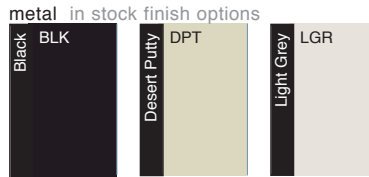

GLOBAL STORAGE

METAL BOOKSHELVES - Economical and sturdy metal bookshelves are available in a range of heights from 28" to 79". Shelves are adjustable for customized storage.

91SBC2-36 - 2 Shelf book case, one adjustable shelf.
13"D X 36"W X 28"H
Price.....$218.00

91SBC3-36 - 3 Shelf book case, two adjustable shelves.
13"D X 36"W X 41"H
Price.....$248.00

91SBC4-36 - 4 Shelf book case, three adjustable shelves.
13"D X 36"W X 53 1/2"H
Price.....$333.00

91SBC5-36 - 5 Shelf book case, four adjustable shelves.
13"D X 36"W X 66"H
Price.....$415.00

91SBC6-36 - 6 Shelf book case, five adjustable shelves.
13"D X 36"W X 79"H
Price.....$496.00

MOBILE G PEDESTALS - These value packed G pedestals are offered in 19", 23", and 29" depths, as well as 21", 27 1/8" and 28" heights. Sliding ball bearing suspension on box/file drawers ensure smooth drawer action.